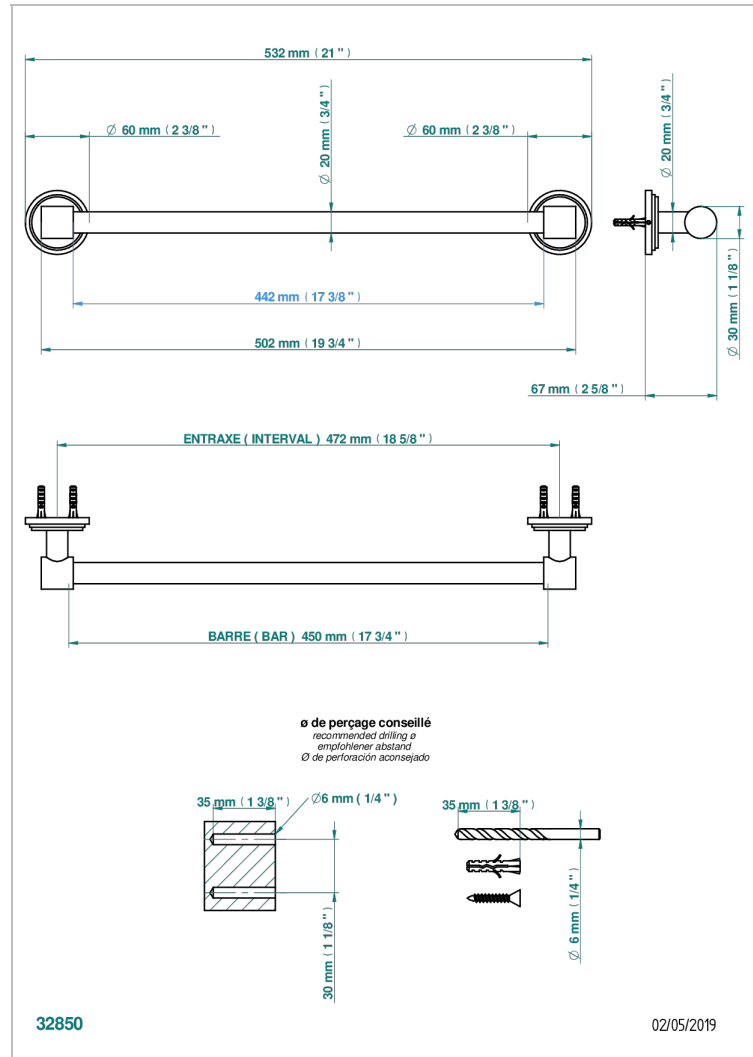

FAUBOURG WHITE PORCELAIN

G2K-520/45

Single towel rail, fixed rail, length: 450 mm, \varnothing 20 mm

CHARACTERISTIC

- Faubourg White Porcelain
- Single towel rail, fixed rail, length: 450 mm, \varnothing 20 mm