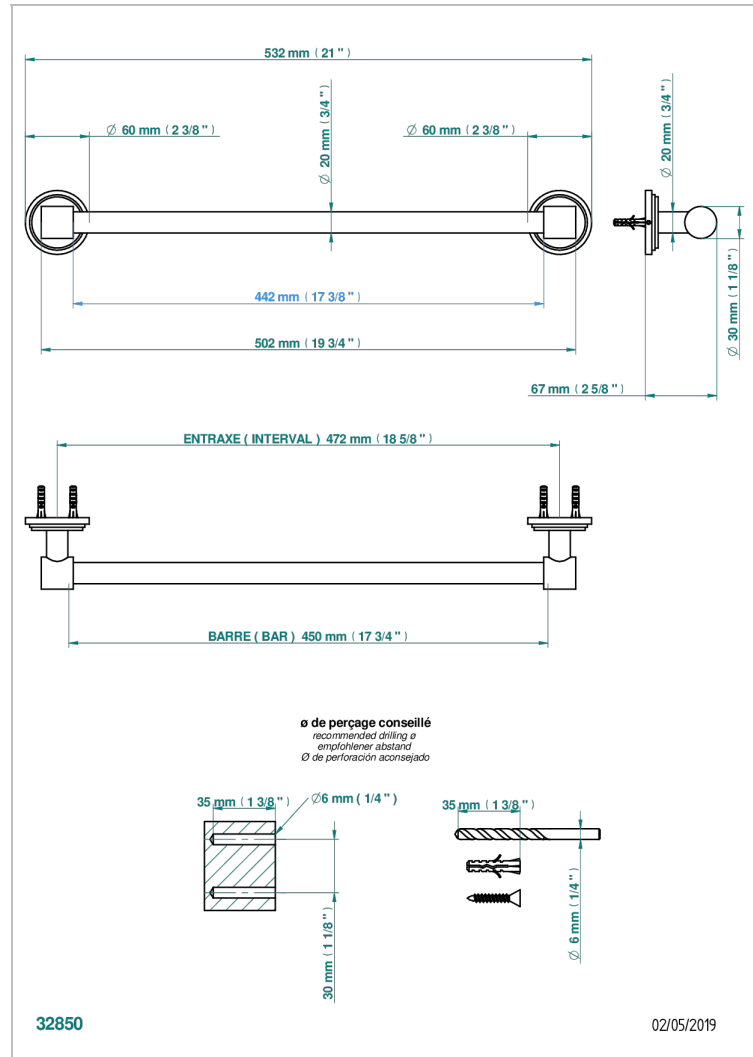

# FAUBOURG WHITE PORCELAIN

G2K-520/45

Single towel rail, fixed rail, length: 450 mm,  $\varnothing$  20 mm

## CHARACTERISTIC

- Faubourg White Porcelain
- Single towel rail, fixed rail, length: 450 mm,  $\varnothing$  20 mm