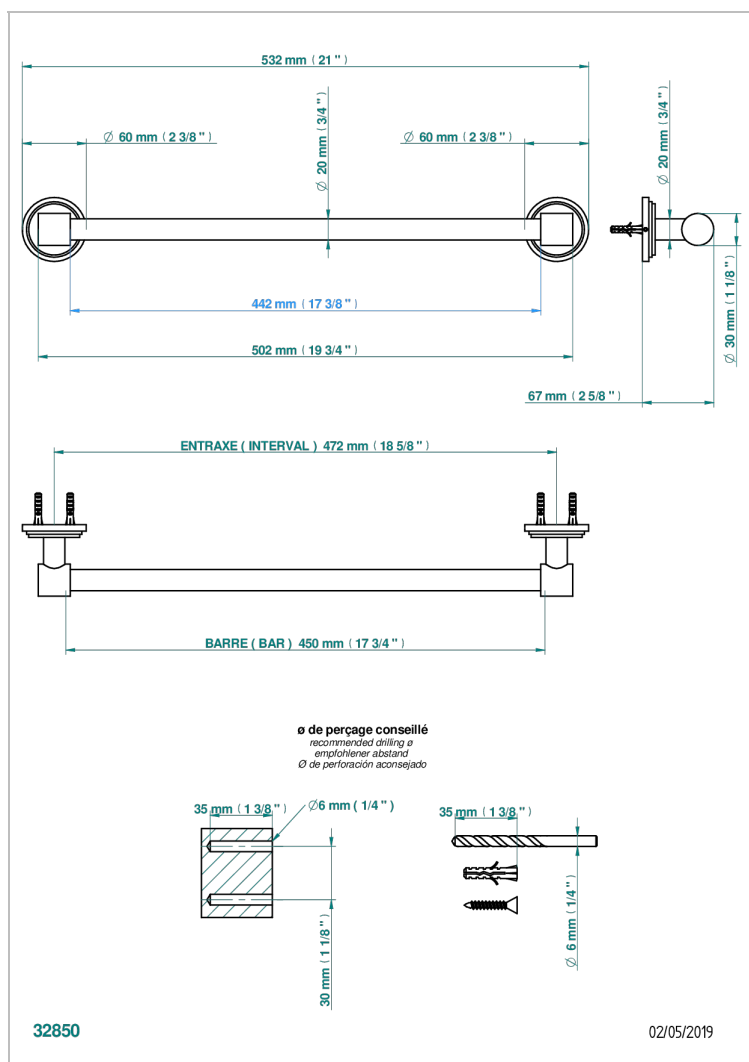

FAUBOURG WHITE PORCELAIN WITH LEVER

G2J-520/45

Single towel rail, fixed rail, length: 450 mm, ø 20 mm

CHARACTERISTIC

- Faubourg White Porcelain with lever
- Single towel rail, fixed rail, length: 450 mm, ø 20 mm