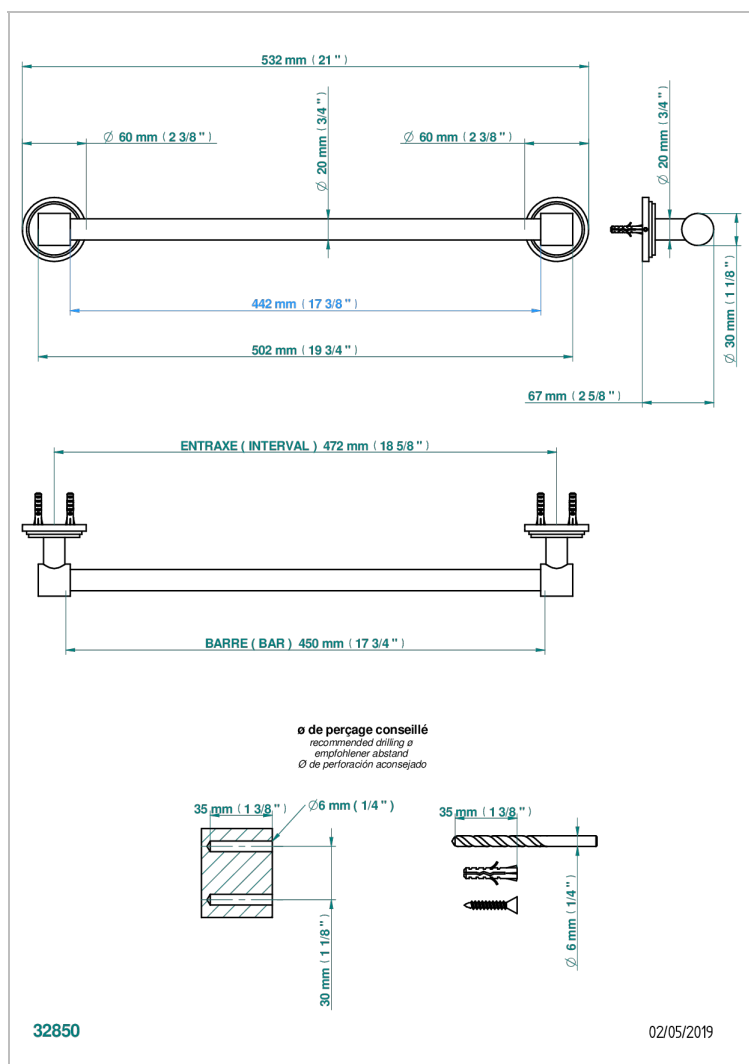

# FAUBOURG WHITE PORCELAIN WITH LEVER

G2J-520/45

Single towel rail, fixed rail, length: 450 mm, ø 20 mm

## CHARACTERISTIC

- Faubourg White Porcelain with lever
- Single towel rail, fixed rail, length: 450 mm, ø 20 mm