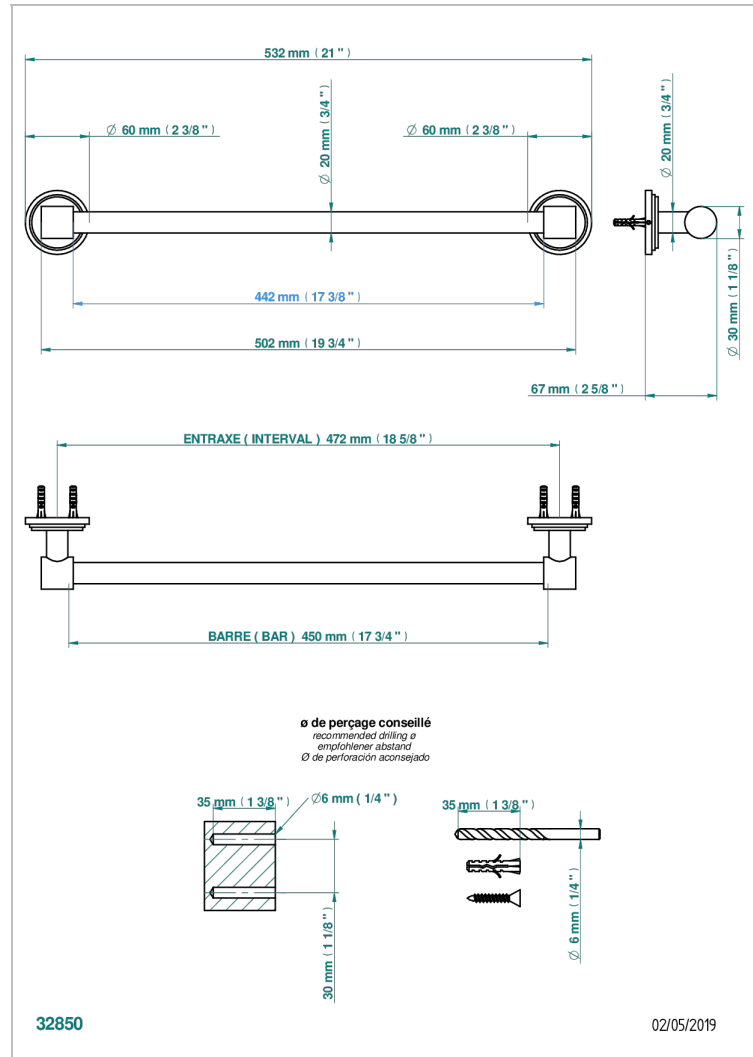

LE 9 NERO MARQUINA

G2I-520/45

Single towel rail, fixed rail, length: 450 mm, \varnothing 20 mm

CHARACTERISTIC

- Le 9 Nero Marquina
- Single towel rail, fixed rail, length: 450 mm, \varnothing 20 mm

AVAILABLE FINITIONS