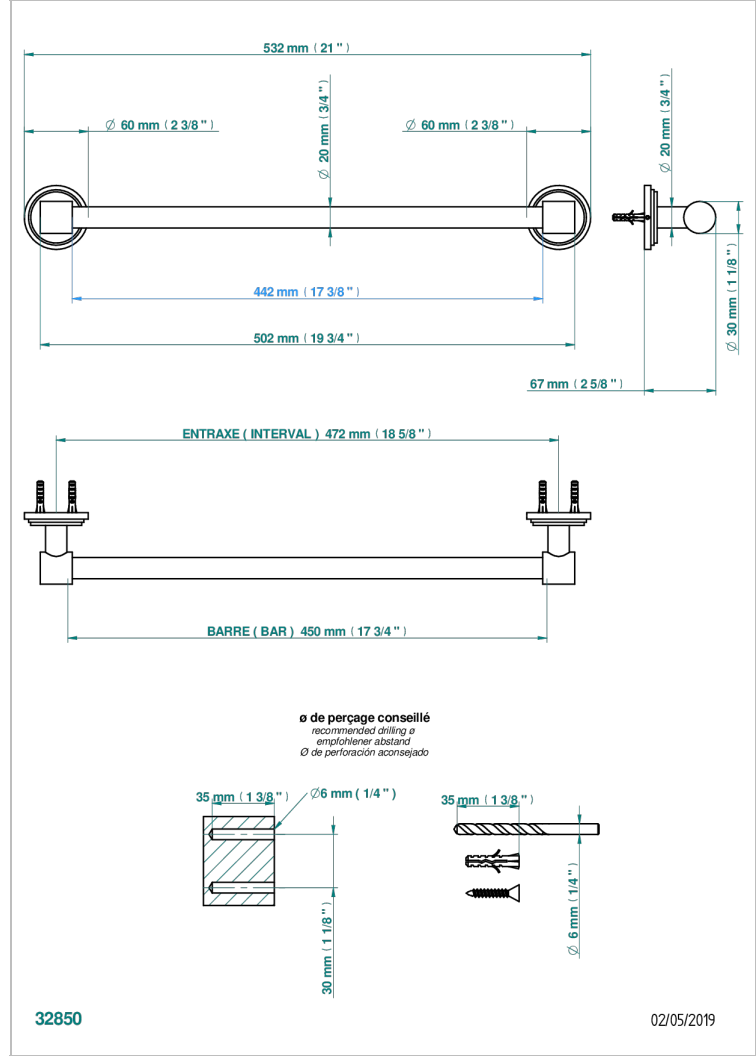

# LE 9 HOWLITE

G2H-520/45

Single towel rail, fixed rail, length: 450 mm,  $\varnothing$  20 mm

## CHARACTERISTIC

- Le 9 Howlite
- Single towel rail, fixed rail, length: 450 mm,  $\varnothing$  20 mm