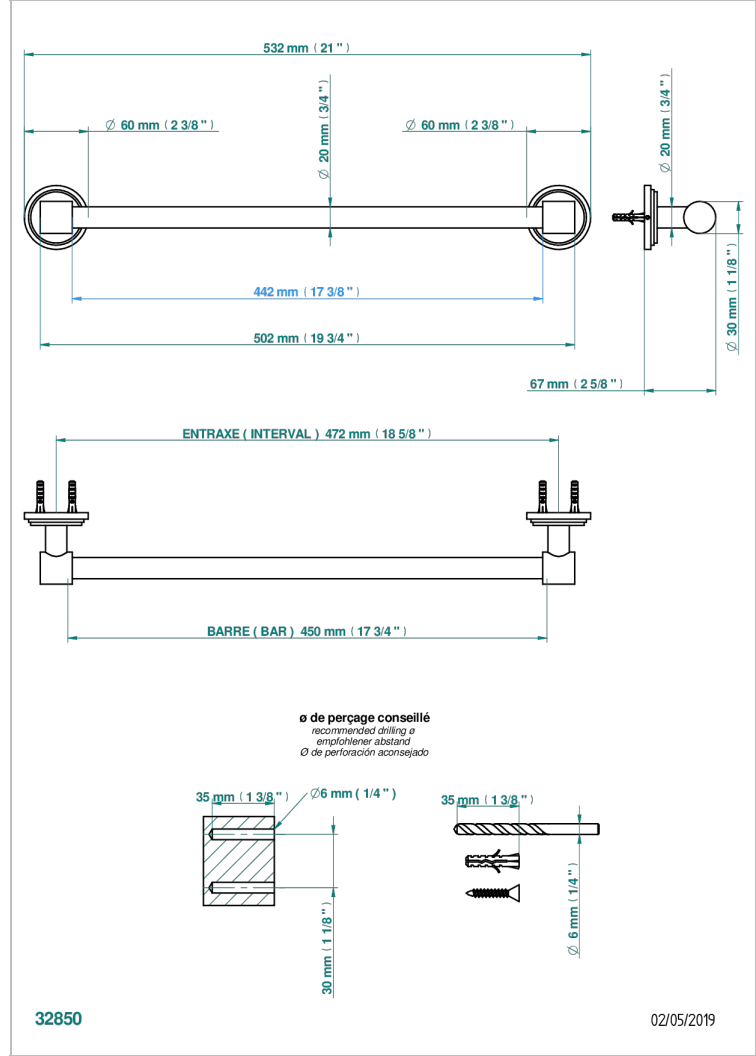

LE 9 HOWLITE

G2H-520/45

Single towel rail, fixed rail, length: 450 mm, \varnothing 20 mm

CHARACTERISTIC

- Le 9 Howlite
- Single towel rail, fixed rail, length: 450 mm, \varnothing 20 mm

AVAILABLE FINITIONS