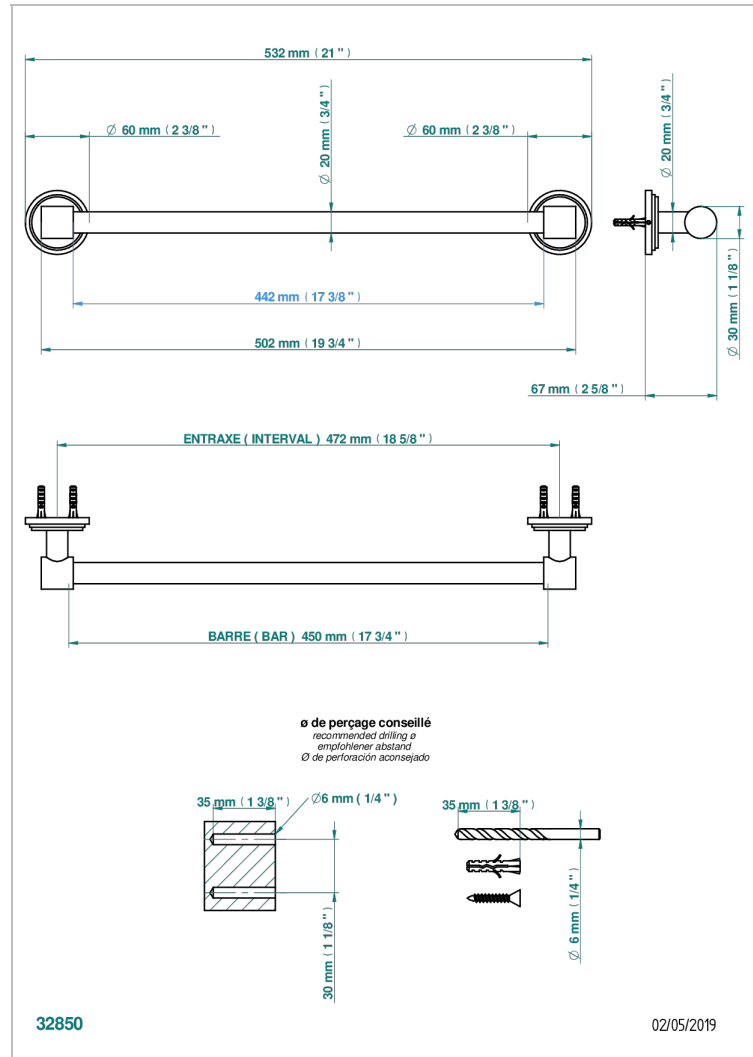

# LE 9 HOWLITE

G2H-520/45

Single towel rail, fixed rail, length: 450 mm,  $\varnothing$  20 mm

## CHARACTERISTIC

- Le 9 Howlite
- Single towel rail, fixed rail, length: 450 mm,  $\varnothing$  20 mm