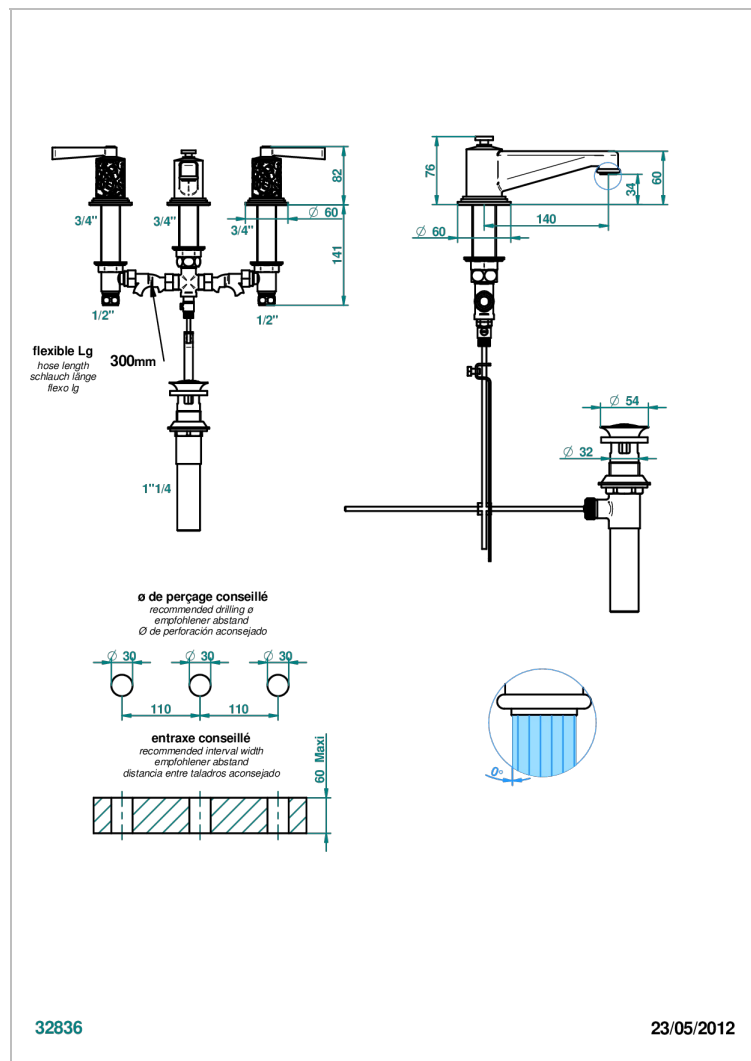

# FROUFROU WITH LEVER HANDLES

G2P-151M/US

Widespread lavatory set with drain for 1 1/4" + countertop

## CHARACTERISTIC

- Froufrou with lever handles
- Widespread lavatory set with drain for 1 1/4" + countertop