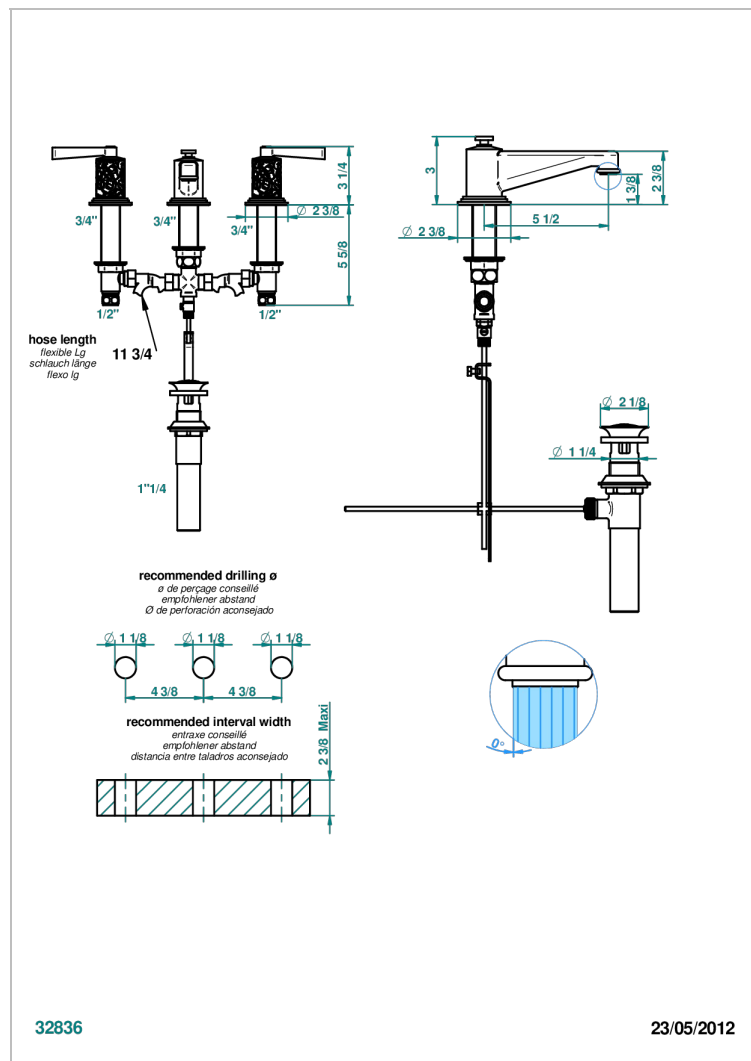

FROUFROU WITH LEVER HANDLES

G2P-151M/US

Widespread lavatory set with drain for 1 1/4" + countertop

CHARACTERISTIC

- Froufrou with lever handles
- Widespread lavatory set with drain for 1 1/4" + countertop

TECHNICAL SPECS

- Recommandé : 3 bars (max. 5 bars) - Advised : 43,5 psi (max. 72 psi)
- 5,7 l/min à 3 bars (1.5 gpm at 43.5 psi)

AVAILABLE FINITIONS

Black ceram - D30
Blush PVD - H62
Brass color PVD - H49
Brown bronze color PVD - F33
Chrome polished - A02
Chrome polished / gold polished - G02

Matt nickel color PVD - H56
Nickel antique / Sovereign - H28
Nickel color PVD - H55
Nickel polished - B01
Soft gold - F30
Soft matt gold - F31

Umber PVD - H66