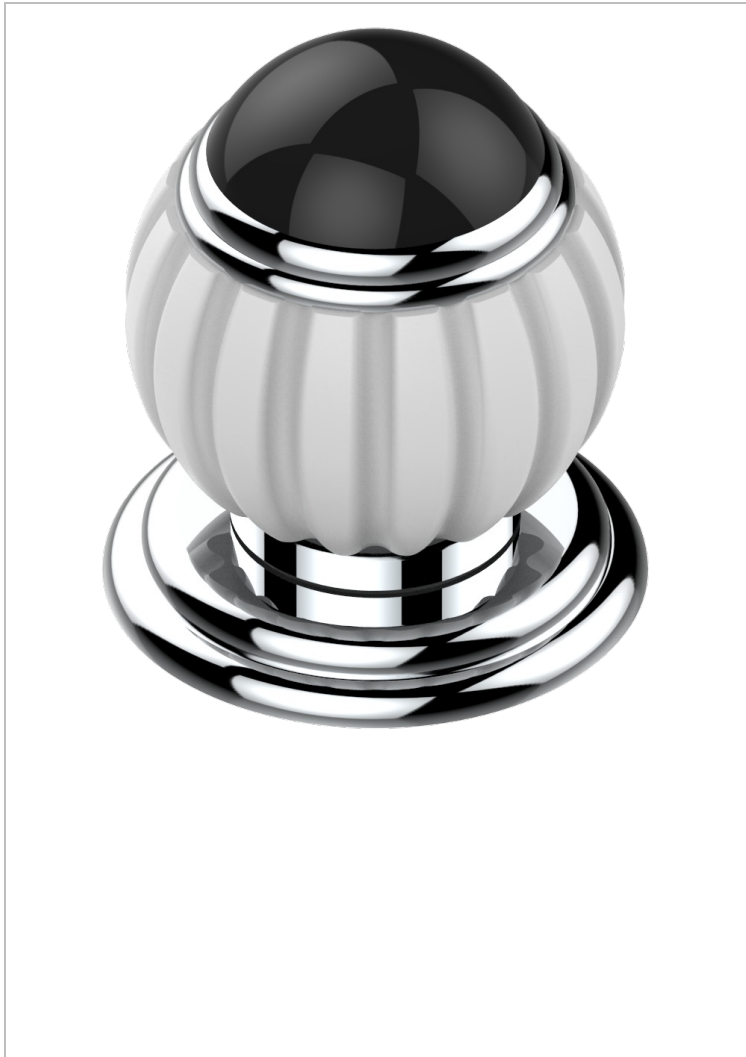

# VOGUE BLACK ONYX

A8P-35

Rim mounted 1/2" valve

THG<sup>®</sup>  
PARIS

32753

14/11/2011

## CHARACTERISTIC

- Vogue black onyx
- Rim mounted 1/2" valve

## AVAILABLE FINITIONS

Antique nickel - H28  
Black ceram - D30  
Blush PVD - H62  
Brass color PVD - H49  
Brown bronze color PVD - F33  
Gold color PVD - H52

Graphite PVD - H64  
Lacquered light bronze - D01  
Matt Umber PVD - H67  
Matt blush PVD - H60  
Matt brass color PVD - H50  
Matt brown bronze color PVD - F34