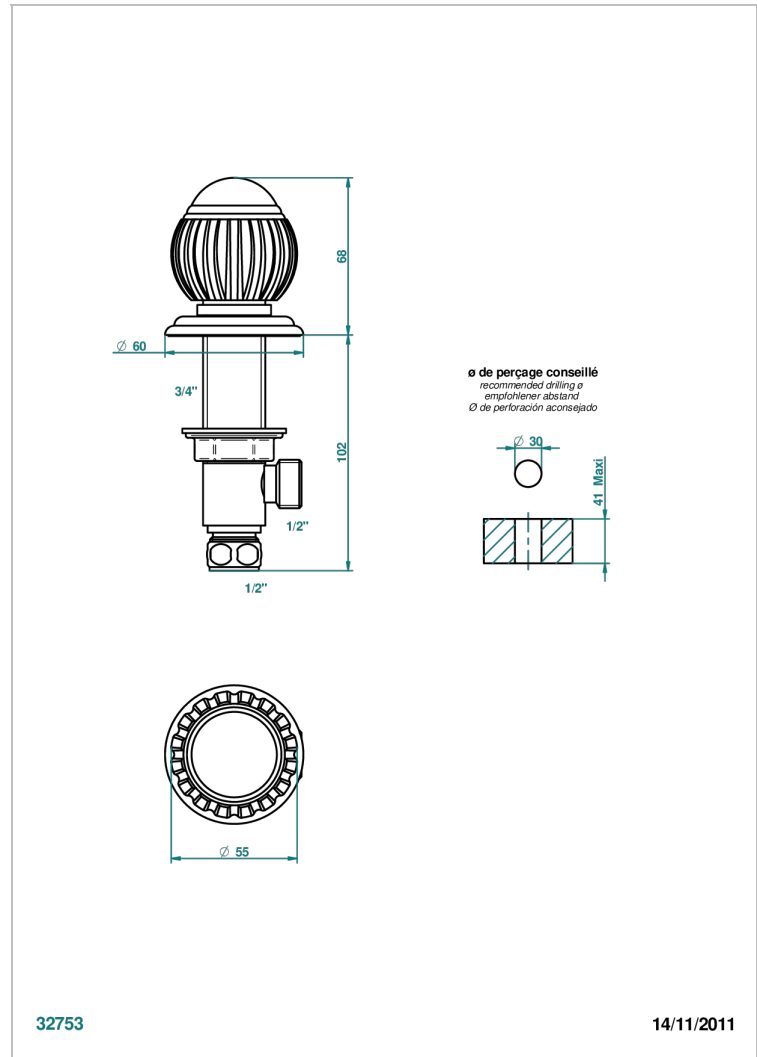

# VOGUE BLACK ONYX

A8P-35

Rim mounted 1/2" valve

THG<sup>®</sup>  
PARIS

32753

14/11/2011

## CHARACTERISTIC

- Vogue black onyx
- Rim mounted 1/2" valve