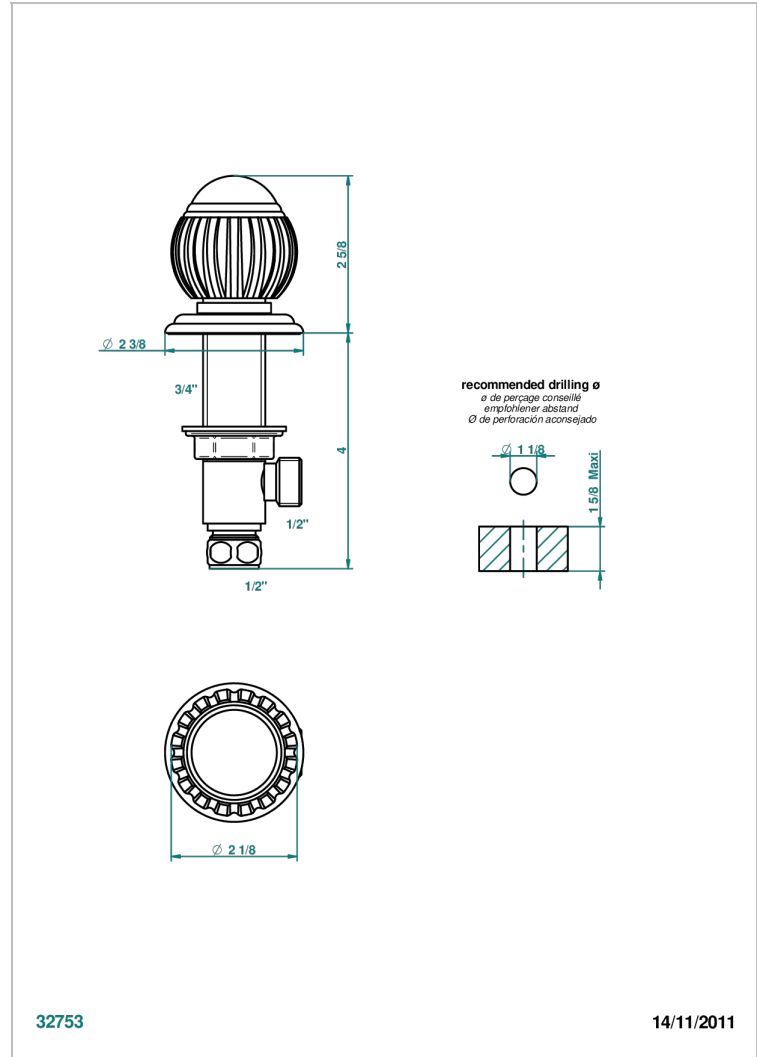

# VOGUE BLACK ONYX

A8P-35

Rim mounted 1/2" valve

32753

14/11/2011

## CHARACTERISTIC

- Vogue black onyx
- Rim mounted 1/2" valve