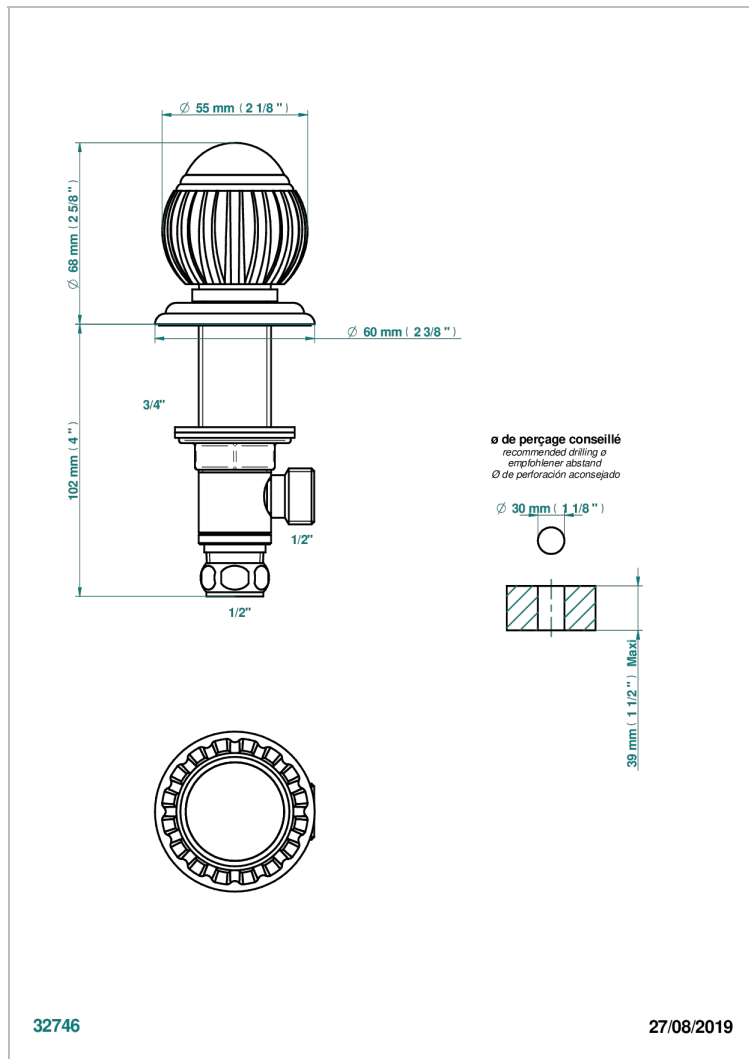

# VOGUE TIGER EYE

A8R-35

Rim mounted 1/2" valve

## CHARACTERISTIC

- Vogue Tiger Eye
- Rim mounted 1/2" valve