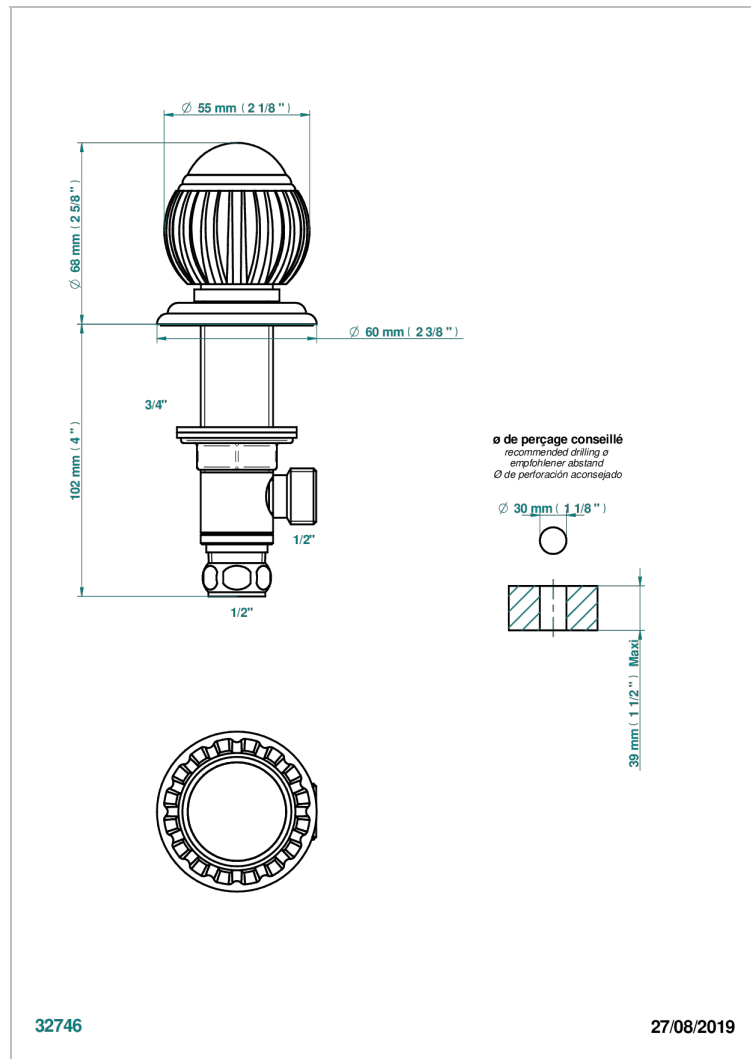

VOGUE TIGER EYE

A8R-35

Rim mounted 1/2" valve

CHARACTERISTIC

- Vogue Tiger Eye
- Rim mounted 1/2" valve

AVAILABLE FINITIONS

Antique nickel - H28
Black ceram - D30
Blush PVD - H62
Brass color PVD - H49
Brown bronze color PVD - F33
Gold color PVD - H52

Graphite PVD - H64
Lacquered light bronze - D01
Matt Umber PVD - H67
Matt blush PVD - H60
Matt brass color PVD - H50
Matt brown bronze color PVD - F34

Matt chrome - C02
Matt gold - F07
Matt gold color PVD - H53
Matt graphite PVD - H65
Matt nickel (color finish) - C01
Matt nickel color PVD - H56

Nickel color PVD - H55
Polished chrome (color finish) - A02
Polished chrome / Polished gold (color finish) - G02
Polished gold (color finish) - F01
Polished nickel - B01
Soft gold - F30

Soft matt gold - F31
Umber PVD - H66
Varnished matt antique red copper (color finish) - H07