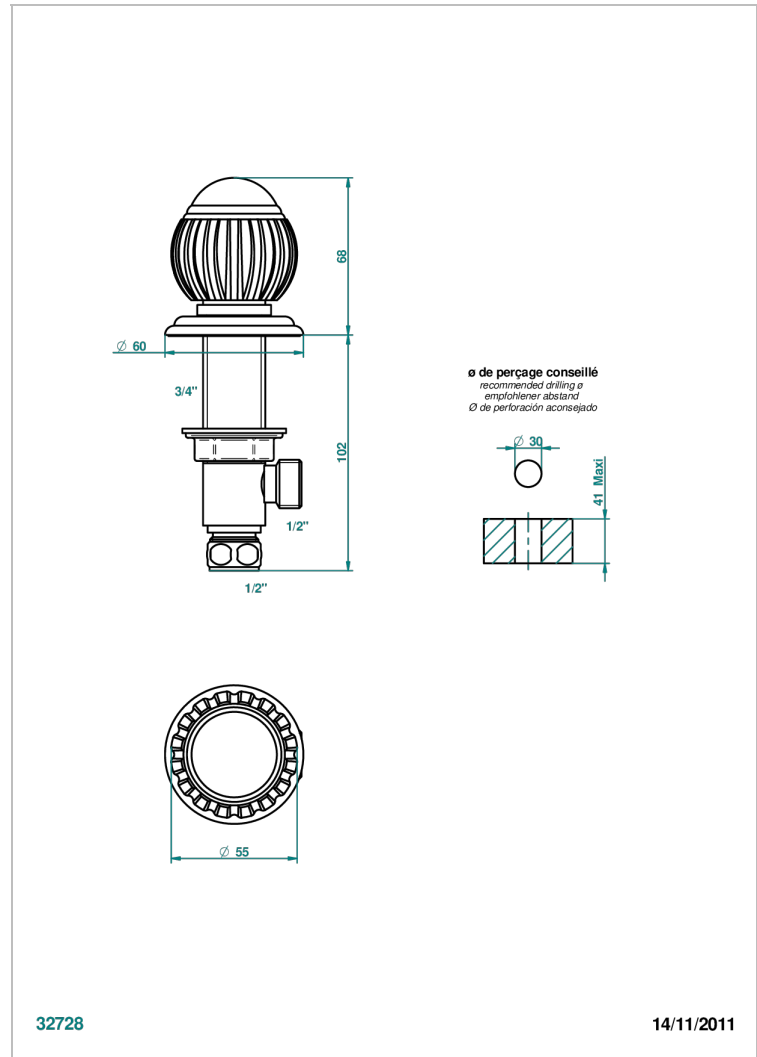

VOGUE RED JASPER

A8N-35

Rim mounted 1/2" valve

THG[®]
PARIS

CHARACTERISTIC

- Vogue red Jasper
- Rim mounted 1/2" valve

AVAILABLE FINITIONS

Antique nickel - H28
Black ceram - D30
Blush PVD - H62
Brass color PVD - H49
Brown bronze color PVD - F33
Gold color PVD - H52

Graphite PVD - H64
Lacquered light bronze - D01
Matt Umber PVD - H67
Matt blush PVD - H60
Matt brass color PVD - H50
Matt brown bronze color PVD - F34

Matt chrome - C02
Matt gold - F07
Matt gold color PVD - H53
Matt graphite PVD - H65
Matt nickel (color finish) - C01
Matt nickel color PVD - H56

Nickel color PVD - H55
Polished chrome (color finish) - A02
Polished chrome / Polished gold (color finish) - G02
Polished gold (color finish) - F01
Polished nickel - B01
Soft gold - F30

Soft matt gold - F31
Umber PVD - H66
Varnished matt antique red copper (color finish) - H07