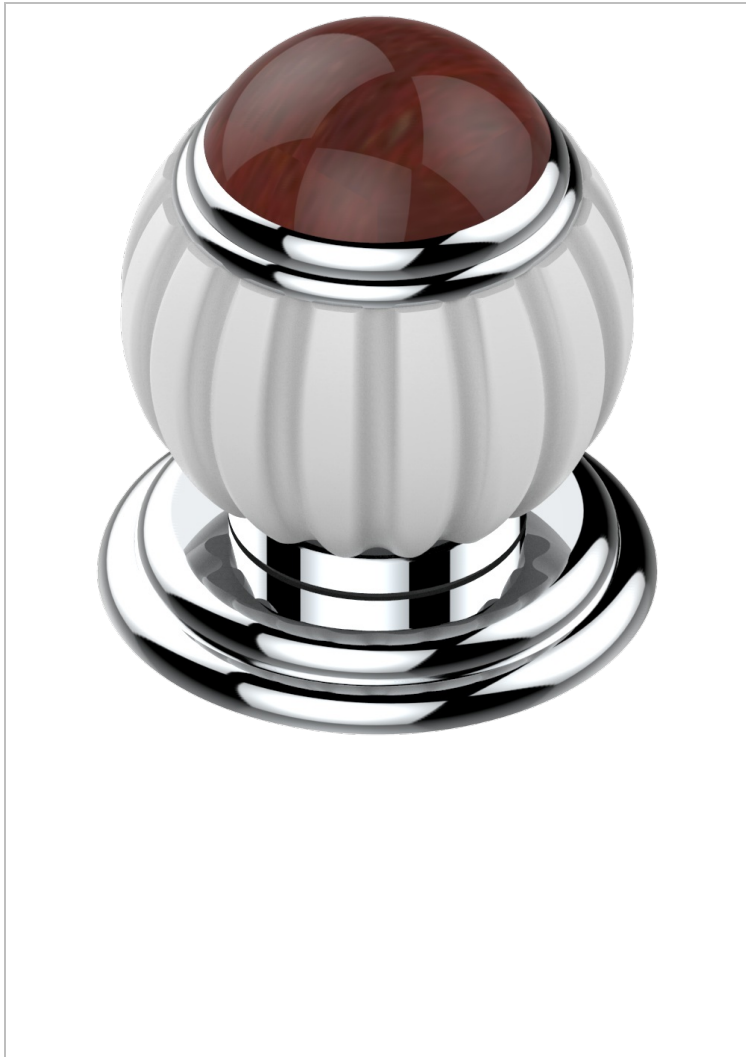

VOGUE RED JASPER

A8N-35

Rim mounted 1/2" valve

THG[®]
PARIS

CHARACTERISTIC

- Vogue red Jasper
- Rim mounted 1/2" valve

AVAILABLE FINITIONS

Antique nickel - H28
Black ceram - D30
Blush PVD - H62
Brass color PVD - H49
Brown bronze color PVD - F33
Gold color PVD - H52

Graphite PVD - H64
Lacquered light bronze - D01
Matt Umber PVD - H67
Matt blush PVD - H60
Matt brass color PVD - H50
Matt brown bronze color PVD - F34

Matt chrome - C02
Matt gold - F07
Matt gold color PVD - H53
Matt graphite PVD - H65
Matt nickel (color finish) - C01
Matt nickel color PVD - H56

Nickel color PVD - H55
Polished chrome (color finish) - A02
Polished chrome / Polished gold (color finish) - G02
Polished gold (color finish) - F01
Polished nickel - B01
Soft gold - F30

Soft matt gold - F31
Umber PVD - H66
Varnished matt antique red copper (color finish) - H07