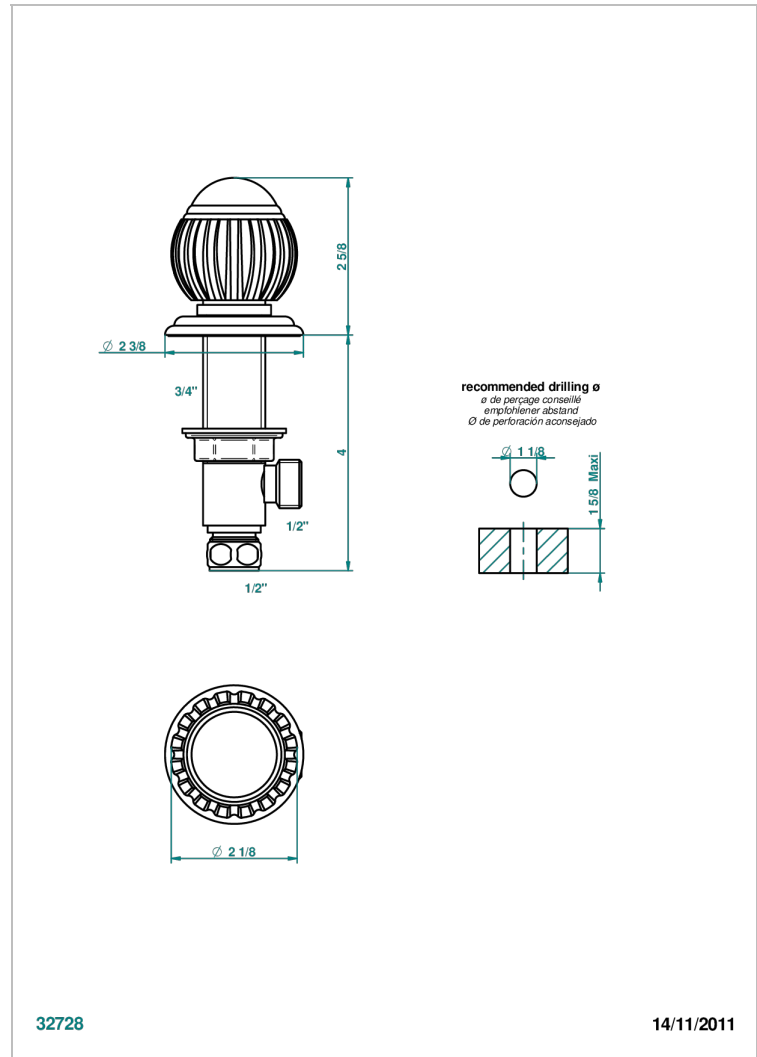

# VOGUE RED JASPER

A8N-35

Rim mounted 1/2" valve

32728

14/11/2011

## CHARACTERISTIC

- Vogue red Jasper
- Rim mounted 1/2" valve