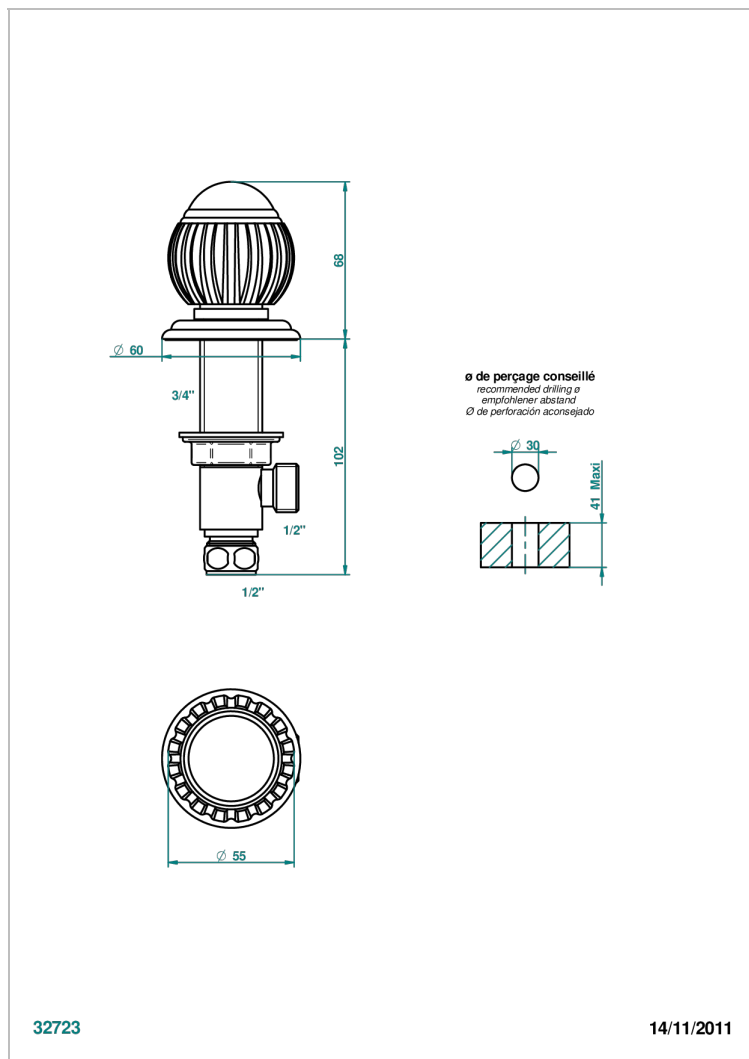

VOGUE LAPIS LAZULI

A8S-35

Rim mounted 1/2" valve

THG[®]
PARIS

CHARACTERISTIC

- Vogue Lapis Lazuli
- Rim mounted 1/2" valve

AVAILABLE FINITIONS

Antique nickel - H28
Black ceram - D30
Blush PVD - H62
Brass color PVD - H49
Brown bronze color PVD - F33
Gold color PVD - H52

Nickel color PVD - H55
Polished chrome (color finish) - A02
Polished chrome / Polished gold (color finish) - G02
Polished gold (color finish) - F01
Polished nickel - B01
Soft gold - F30

Soft matt gold - F31
Umber PVD - H66
Varnished matt antique red copper (color finish) - H07