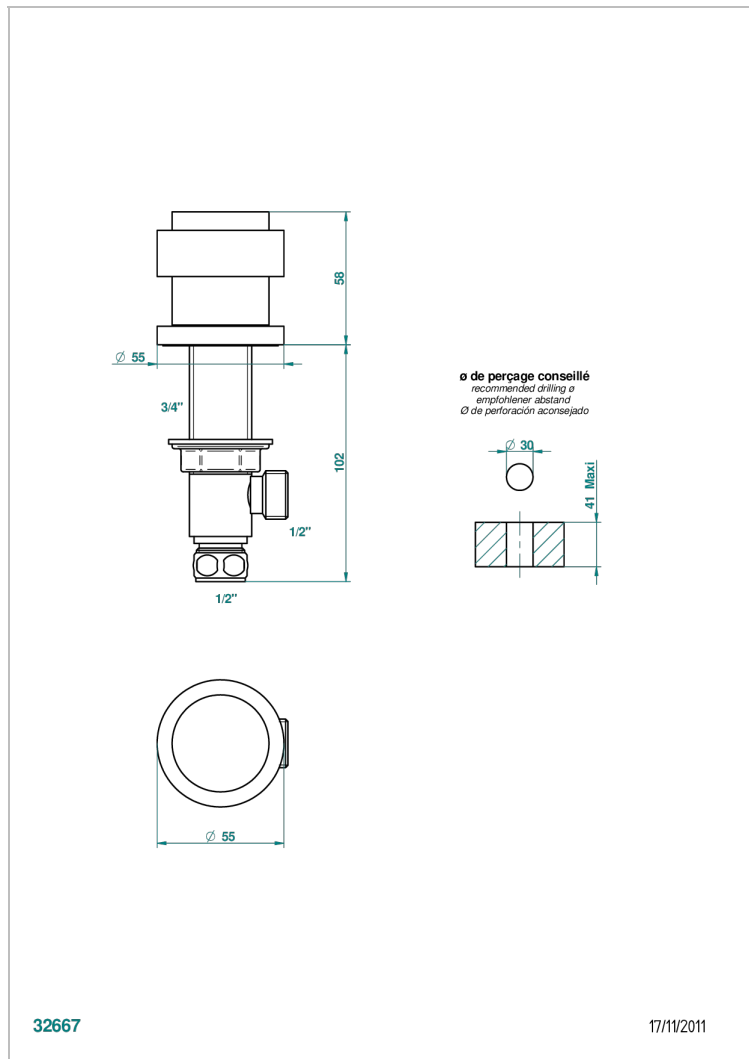

# DIPLOMATE SMOOTH RINGS

U4A-35

1/2"台式阀

## 特色

- Diplomat Smooth rings
- 1/2"台式阀