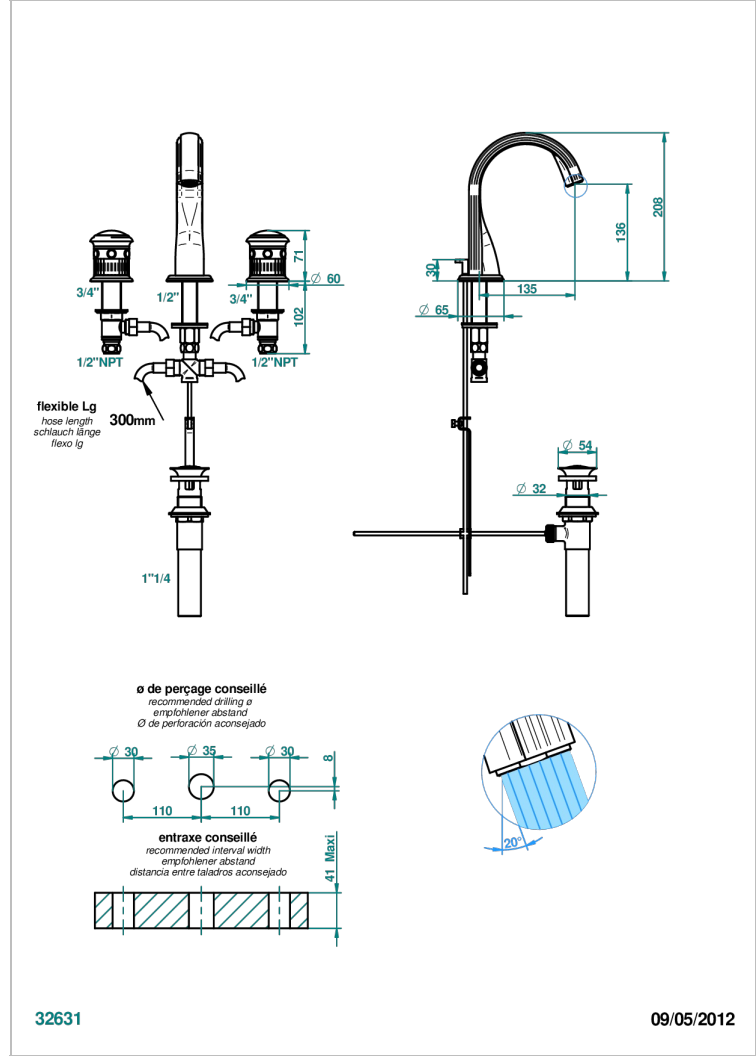

# TROCADERO LAPIS LAZULI

U7B-151/US

Widespread lavatory set with drain

THG<sup>®</sup>  
PARIS