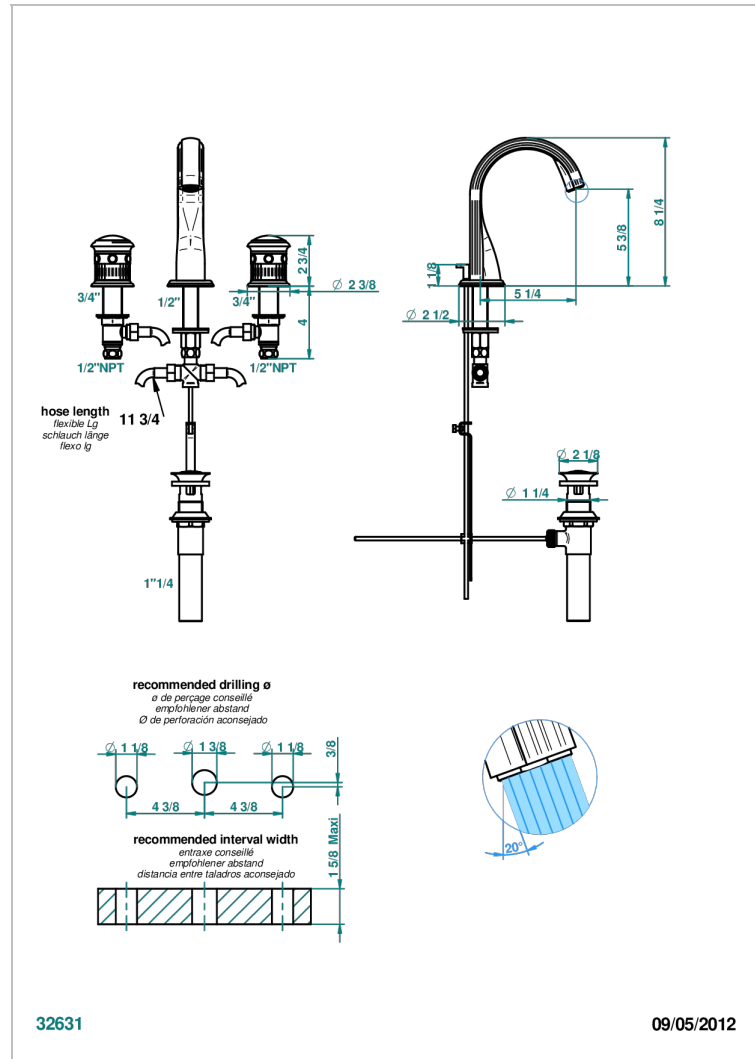

TROCADERO LAPIS LAZULI

U7B-151/US

Widespread lavatory set with drain

THG[®]
PARIS

CHARACTERISTIC

- ASME : ASME A112.18.1-2011/CSA B125.1-11

STANDARDS

AVAILABLE FINITIONS

Umber PVD - H66

TECHNICAL SPECS

- Recommandé : 3 bars (max. 5 bars) - Advised : 43,5 psi (max. 72 psi)
- 5,7 l/min à 3 bars (1.5 gpm at 43.5 psi)