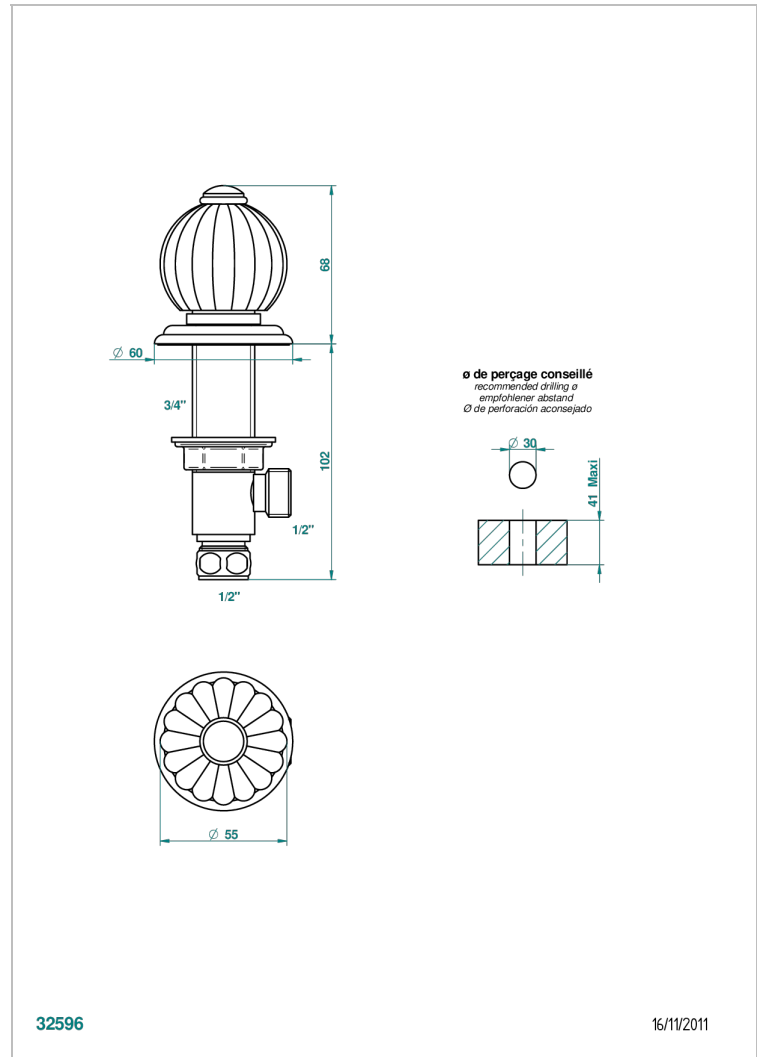

# MANDARINE SATIN CRYSTAL

U1E-35

Rim mounted 1/2" valve

THG<sup>®</sup>  
PARIS

## CHARACTERISTIC

- Mandarin Satin crystal
- Rim mounted 1/2" valve