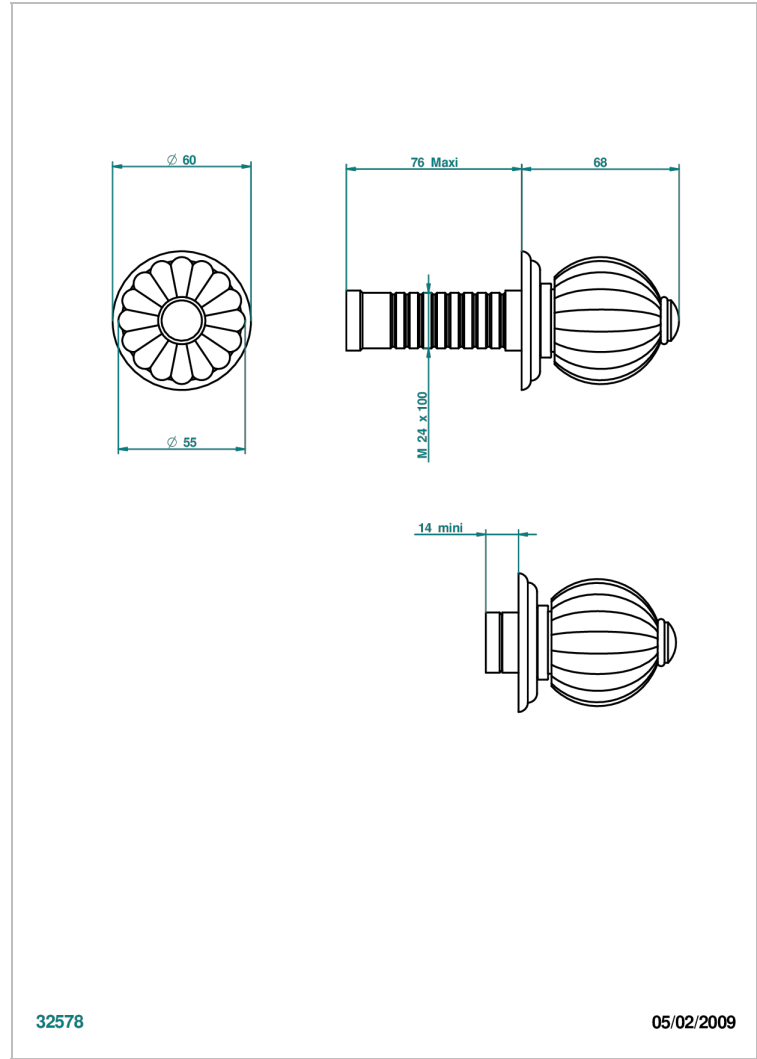

MANDARINE CLEAR CRYSTAL

U1D-30B

Wall volume control 30 & 32 trim

THG[®]
PARIS

CHARACTERISTIC

- Mandarin Clear crystal
- Wall volume control 30 & 32 trim

RELATED SKU'S

- Ref. G00-32CUSA 3/4" Volume control wall valve with ceramic cartridge
- Ref. G00-32HUSA 3/4" Volume control wall valve with ceramic cartridge counterclockwise
- Ref. G00-30CUSA 1/2" volume control wall valve with ceramic cartridge
- Ref. G00-30HUSA 1/2" Volume control wall valve with ceramic cartridge counterclockwise