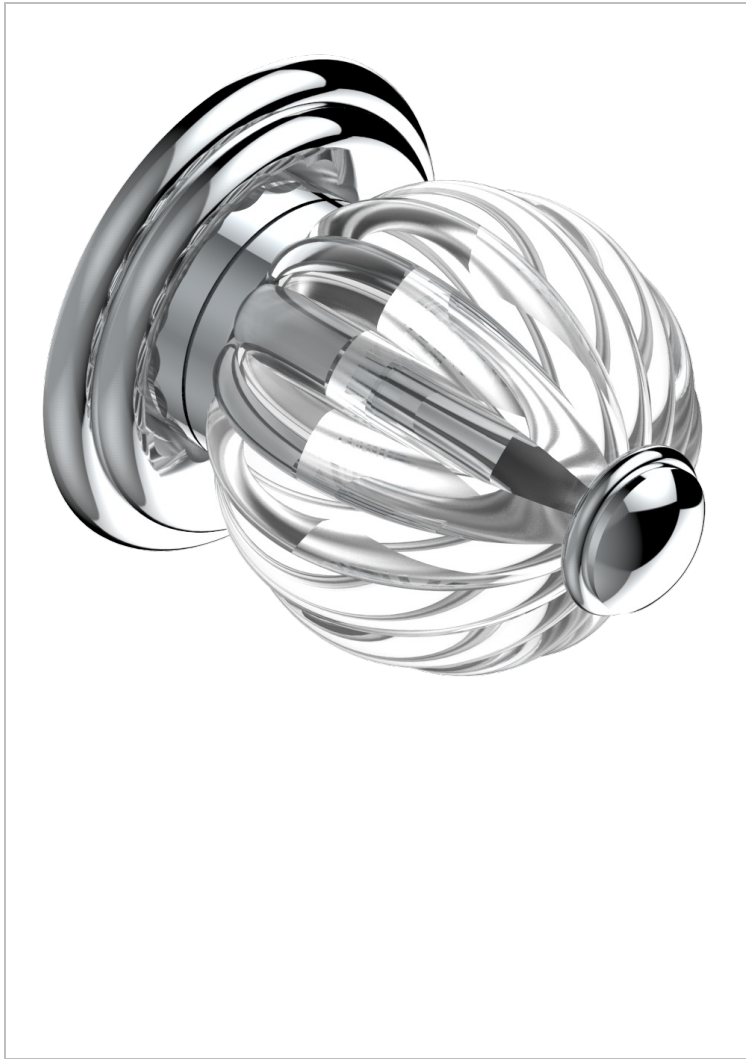

MANDARINE CLEAR CRYSTAL

U1D-30B

Wall volume control 30 & 32 trim

THG[®]
PARIS

CHARACTERISTIC

- Mandarin Clear crystal
- Wall volume control 30 & 32 trim

RELATED SKU'S

- Ref. G00-32CUSA 3/4" Volume control wall valve with ceramic cartridge
- Ref. G00-32HUSA 3/4" Volume control wall valve with ceramic cartridge counterclockwise
- Ref. G00-30CUSA 1/2" volume control wall valve with ceramic cartridge
- Ref. G00-30HUSA 1/2" Volume control wall valve with ceramic cartridge counterclockwise

AVAILABLE FINITIONS

Black ceram - D30
Blush PVD - H62
Brass color PVD - H49
Brown bronze color PVD - F33
Chrome polished - A02
Chrome polished / gold polished - G02

Copper antique matt, coated - H07
Gold color PVD - H52
Gold mat - F07
Gold polished - F01
Graphite PVD - H64
Light coated bronze - D01

Matt Umber PVD - H67
Matt blush PVD - H60
Matt brass color PVD - H50
Matt brown bronze color PVD - F34
Matt chrome (American satin) - C02
Matt gold color PVD - H53

Matt graphite PVD - H65
Matt nickel (American satin) - C01
Matt nickel color PVD - H56
Nickel antique / Sovereign - H28
Nickel color PVD - H55
Nickel polished - B01

Soft gold - F30
Soft matt gold - F31
Umber PVD - H66