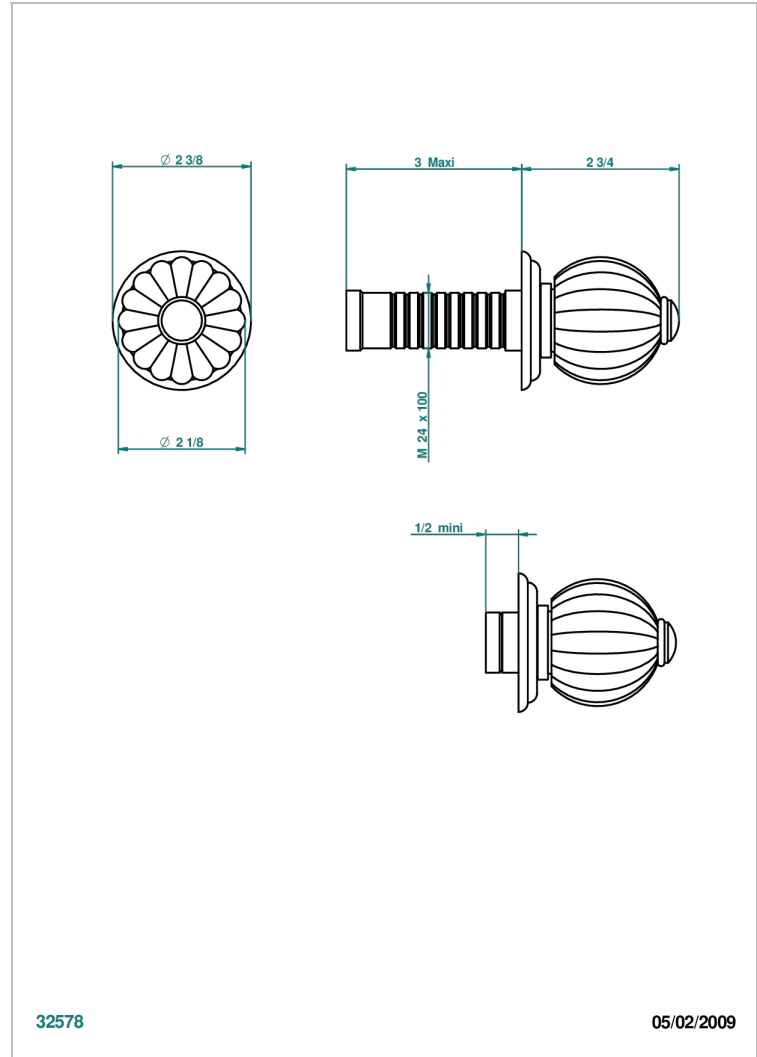

# MANDARINE CLEAR CRYSTAL

U1D-30B

Wall volume control 30 & 32 trim

THG<sup>®</sup>  
PARIS

32578

05/02/2009

## CHARACTERISTIC

- Mandarin Clear crystal
- Wall volume control 30 & 32 trim

## RELATED SKU'S

- Ref. G00-32CUSA 3/4" Volume control wall valve with ceramic cartridge
- Ref. G00-32HUSA 3/4" Volume control wall valve with ceramic cartridge counterclockwise
- Ref. G00-30CUSA 1/2" volume control wall valve with ceramic cartridge
- Ref. G00-30HUSA 1/2" Volume control wall valve with ceramic cartridge counterclockwise