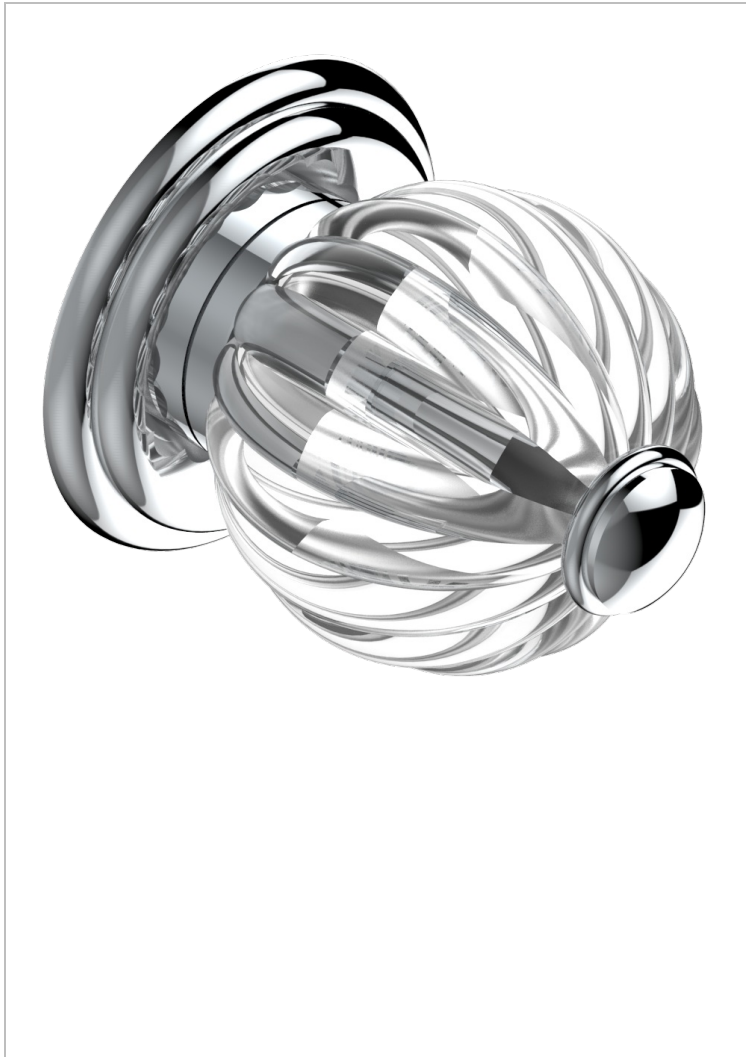

# MANDARINE CLEAR CRYSTAL

U1D-30B

Wall volume control 30 & 32 trim

THG<sup>®</sup>  
PARIS

32578

05/02/2009

## CHARACTERISTIC

- Mandarin Clear crystal
- Wall volume control 30 & 32 trim

## RELATED SKU'S

- Ref. G00-32CUSA 3/4" Volume control wall valve with ceramic cartridge
- Ref. G00-32HUSA 3/4" Volume control wall valve with ceramic cartridge counterclockwise
- Ref. G00-30CUSA 1/2" volume control wall valve with ceramic cartridge
- Ref. G00-30HUSA 1/2" Volume control wall valve with ceramic cartridge counterclockwise

## AVAILABLE FINITIONS

Black ceram - D30  
Blush PVD - H62  
Brass color PVD - H49  
Brown bronze color PVD - F33  
Chrome polished - A02  
Chrome polished / gold polished - G02

Copper antique matt, coated - H07  
Gold color PVD - H52  
Gold mat - F07  
Gold polished - F01  
Graphite PVD - H64  
Light coated bronze - D01