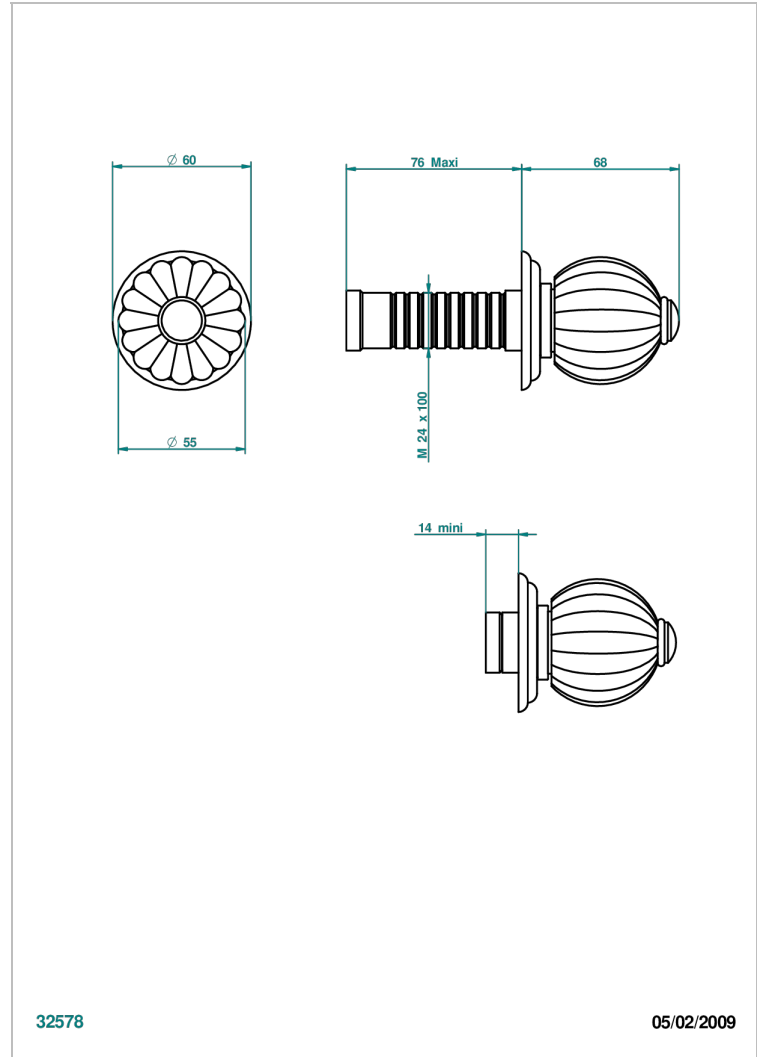

# MANDARINE CLEAR CRYSTAL

U1D-30B

Trim only for wall valve 1/2" ref.30/CA & 30/HA and 3/4" ref.32/CA & 32/HA and diverter ref.50/4VMA

THG<sup>®</sup>  
PARIS

## CHARACTERISTIC

- Mandarine Clear crystal
- Trim only for wall valve 1/2" ref.30/CA & 30/HA and 3/4" ref.32/CA & 32/HA and diverter ref.50/4VMA

## RELATED SKU'S

- Ref. G00-30/CA Wall mounted 1/2" valve body with ceramic head, 1/4 turn left - no trim
- Ref. G00-30/HA Wall mounted 1/2" valve body with ceramic head, 1/4 turn right
- Ref. G00-32/CA Wall mounted 3/4" valve with ceramic head, 1/4 turn left - no trim
- Ref. G00-32/HA Wall mounted 3/4" valve body with ceramic head, 1/4 turn right - no trim