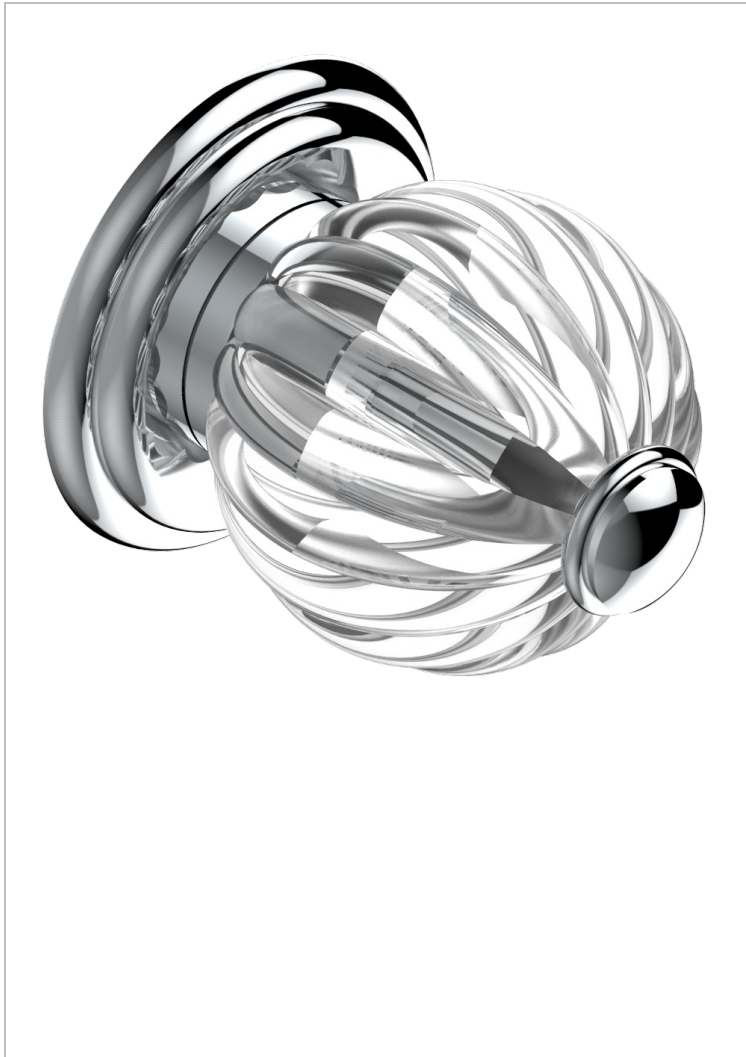

# MANDARINE CLEAR CRYSTAL

U1D-30B

Trim only for wall valve 1/2" ref.30/CA & 30/HA and 3/4" ref.32/CA & 32/HA and diverter ref.50/4VMA

THG<sup>®</sup>  
PARIS

## CHARACTERISTIC

- Mandarine Clear crystal
- Trim only for wall valve 1/2" ref.30/CA & 30/HA and 3/4" ref.32/CA & 32/HA and diverter ref.50/4VMA

## RELATED SKU'S

- Ref. G00-30/CA Wall mounted 1/2" valve body with ceramic head, 1/4 turn left - no trim
- Ref. G00-30/HA Wall mounted 1/2" valve body with ceramic head, 1/4 turn right
- Ref. G00-32/CA Wall mounted 3/4" valve with ceramic head, 1/4 turn left - no trim
- Ref. G00-32/HA Wall mounted 3/4" valve body with ceramic head, 1/4 turn right - no trim

## AVAILABLE FINITIONS

Antique nickel - H28  
Black ceram - D30  
Blush PVD - H62  
Brass color PVD - H49  
Brown bronze color PVD - F33  
Gold color PVD - H52

Graphite PVD - H64  
Lacquered light bronze - D01  
Matt Umber PVD - H67  
Matt blush PVD - H60  
Matt brass color PVD - H50  
Matt brown bronze color PVD - F34