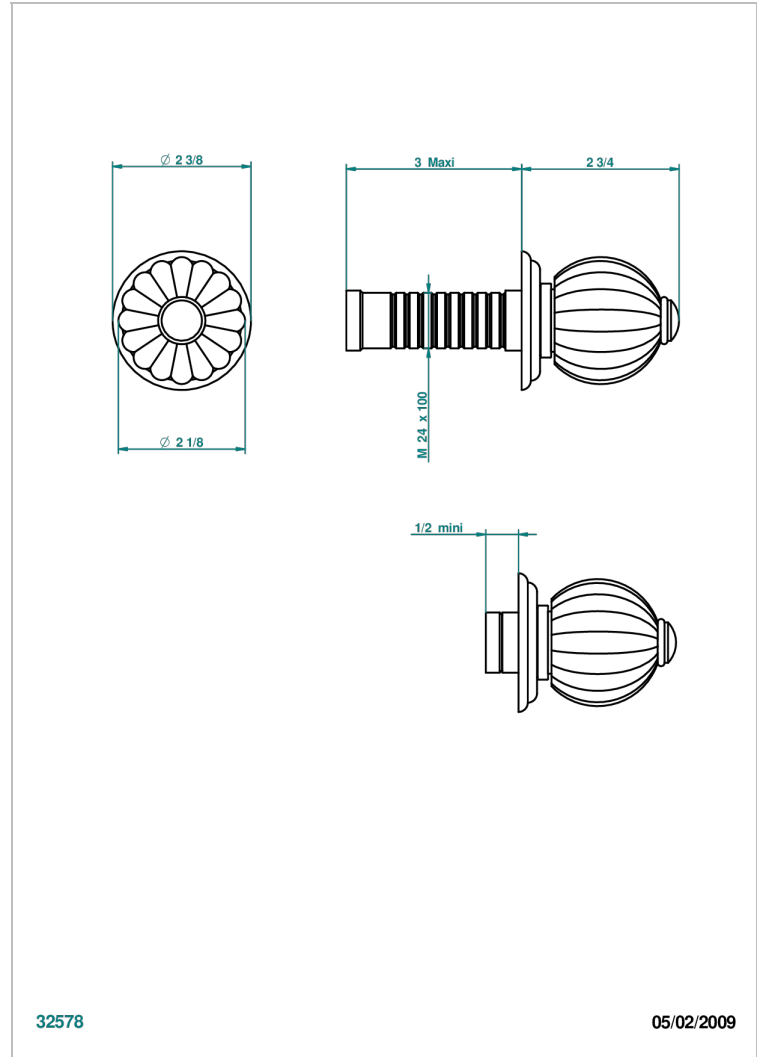

# MANDARINE CLEAR CRYSTAL

U1D-30B

Trim only for wall valve 1/2" ref.30/CA & 30/HA and 3/4" ref.32/CA & 32/HA and diverter ref.50/4VMA

THG<sup>®</sup>  
PARIS

## CHARACTERISTIC

- Mandarine Clear crystal
- Trim only for wall valve 1/2" ref.30/CA & 30/HA and 3/4" ref.32/CA & 32/HA and diverter ref.50/4VMA

## RELATED SKU'S

- Ref. G00-30/CA Wall mounted 1/2" valve body with ceramic head, 1/4 turn left - no trim
- Ref. G00-30/HA Wall mounted 1/2" valve body with ceramic head, 1/4 turn right
- Ref. G00-32/CA Wall mounted 3/4" valve with ceramic head, 1/4 turn left - no trim
- Ref. G00-32/HA Wall mounted 3/4" valve body with ceramic head, 1/4 turn right - no trim