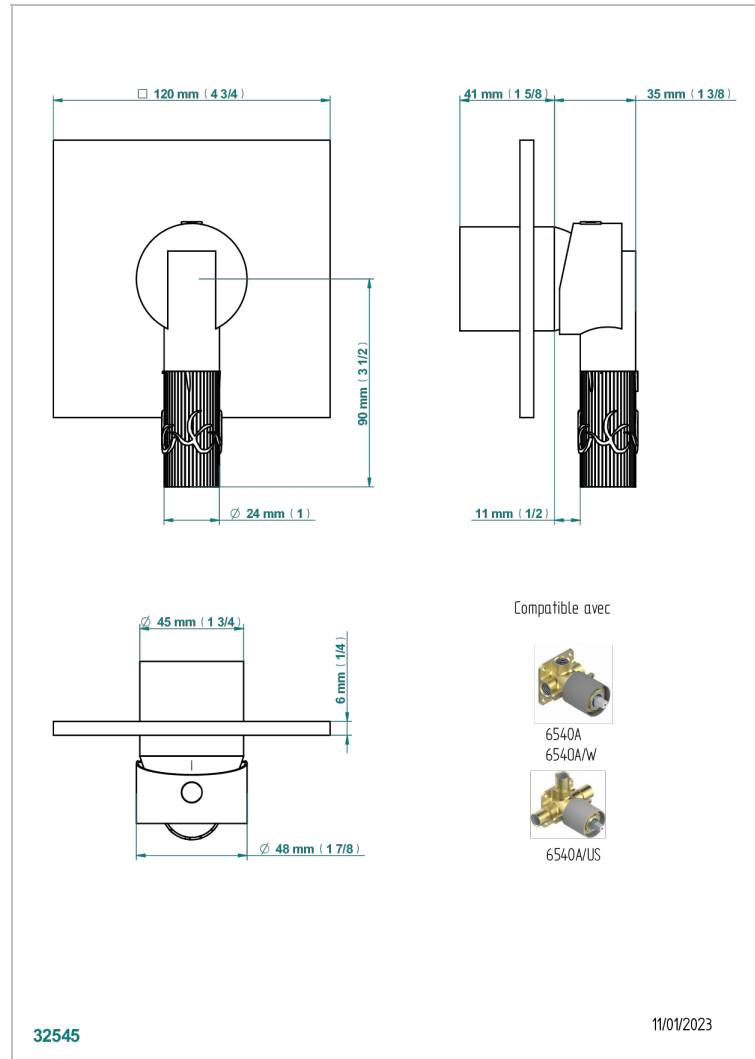

BAMBOU BLACK CRYSTAL

A33-6540B

Wall shower mixer trim

THG[®]
PARIS

CHARACTERISTIC

- BamboU Black crystal
- Wall shower mixer trim

RELATED SKU'S

- Ref. G00-6540A/US Built-in part for wall mounted flush fit shower mixer 2 inlets 1/2" -1 outlet 1/2" -US model