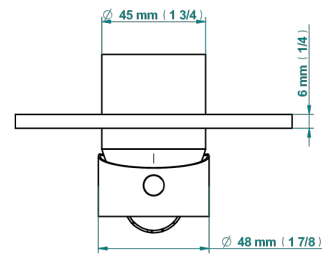

BAMBOU CRISTAL NEGRO

A33-6540B

Trim only for wall shower mixer

THG®
PARIS

Compatible avec

6540A
6540A/W

6540A/US

32545

11/01/2023

CARACTERÍSTICAS

- BamboU cristal negro
- Trim only for wall shower mixer

PRODUCTOS RELACIONADOS

- Ref. G00-6540A Rough parts for wall mounted flush fit shower mixer 2 x 1/2" inlets 1 x 1/2" outlet

ACABADOS DISPONIBLES

Bronce claro - D01
Cerámica negra mate - D30
Cobre viejo mate - H07
Cromo - A02
Cromo / dorado - G02
Cromo mate - C02

Dorado - F01
Dorado mate - F07
Dorado pálido - F30
Dorado pálido mate (sin barniz) - F31
Níquel - B01
Níquel mate - C01

Níquel viejo - H28
Pvd blush - H62
Pvd blush mate - H60
Pvd color latón - H49
Pvd color latón mate - H50
Pvd color níquel - H55

Pvd color níquel mate - H56
Pvd color oro - H52
Pvd color oro mate - H53
Pvd grafito - H64
Pvd grafito mate - H65
Pvd marrón bronce - F33

Pvd marrón bronce mate - F34
Pvd umber - H66
Pvd umber mate - H67