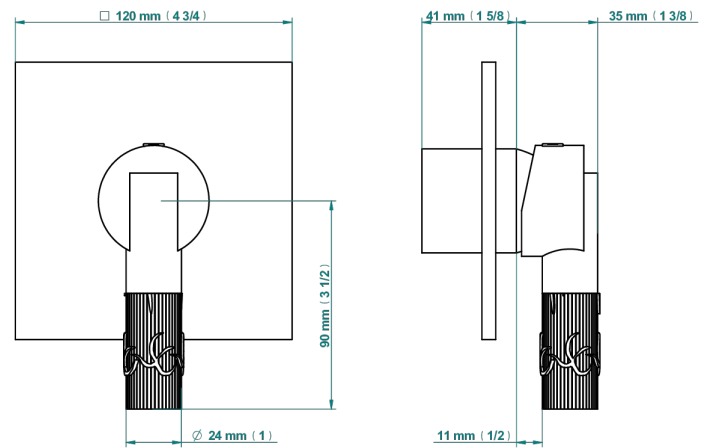

BAMBOU CLEAR CRYSTAL

A35-6540B

Wall shower mixer trim

THG[®]
PARIS

Compatible avec

32544

12/01/2023

CHARACTERISTIC

- BamboU Clear crystal
- Wall shower mixer trim

RELATED SKU'S

- Ref. G00-6540A/US Built-in part for wall mounted flush fit shower mixer 2 inlets 1/2" -1 outlet 1/2" -US model

AVAILABLE FINITIONS

Black ceram - D30