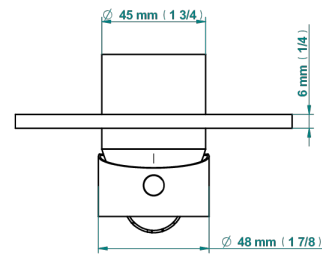

BAMBOU CLEAR CRYSTAL

A35-6540B

Wall shower mixer trim

THG®
PARIS

Compatible avec

32544

12/01/2023

CHARACTERISTIC

- BamboU Clear crystal
- Wall shower mixer trim

RELATED SKU'S

- Ref. G00-6540A/US Built-in part for wall mounted flush fit shower mixer 2 inlets 1/2" -1 outlet 1/2" -US model

AVAILABLE FINITIONS

Black ceram - D30

Blush PVD - H62

Brass color PVD - H49

Brown bronze color PVD - F33

Chrome polished - A02

Chrome polished / gold polished - G02

Copper antique matt, coated - H07

Gold color PVD - H52

Gold mat - F07

Gold polished - F01

Graphite PVD - H64

Light coated bronze - D01

Matt Umber PVD - H67

Matt blush PVD - H60

Matt brass color PVD - H50

Matt brown bronze color PVD - F34

Matt chrome (American satin) - C02

Matt gold color PVD - H53

Matt graphite PVD - H65

Matt nickel (American satin) - C01

Matt nickel color PVD - H56

Nickel antique / Sovereign - H28

Nickel color PVD - H55

Nickel polished - B01

Soft gold - F30

Soft matt gold - F31

Umber PVD - H66