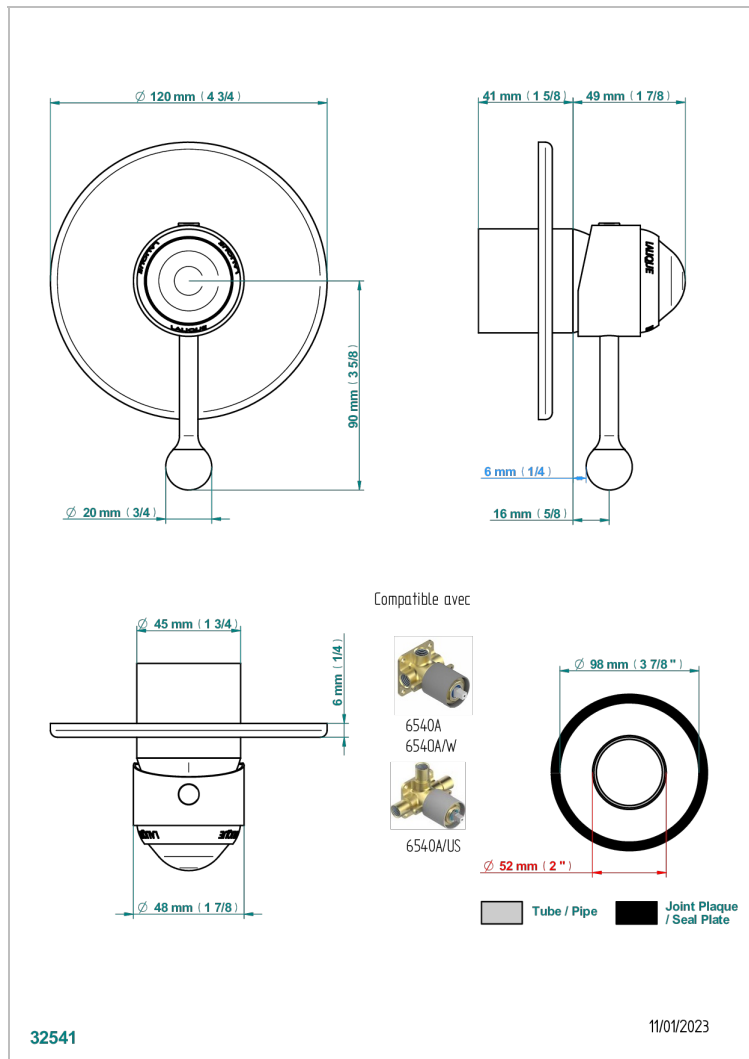

PANTHERE CRISTAL NEGRO

A2K-6540B

Trim only for wall shower mixer

THG[®]
PARIS

CARACTERÍSTICAS

- Panthère cristal negro
- Trim only for wall shower mixer

PRODUCTOS RELACIONADOS

- Ref. G00-6540A Rough parts for wall mounted flush fit shower mixer 2 x 1/2" inlets 1 x 1/2" outlet