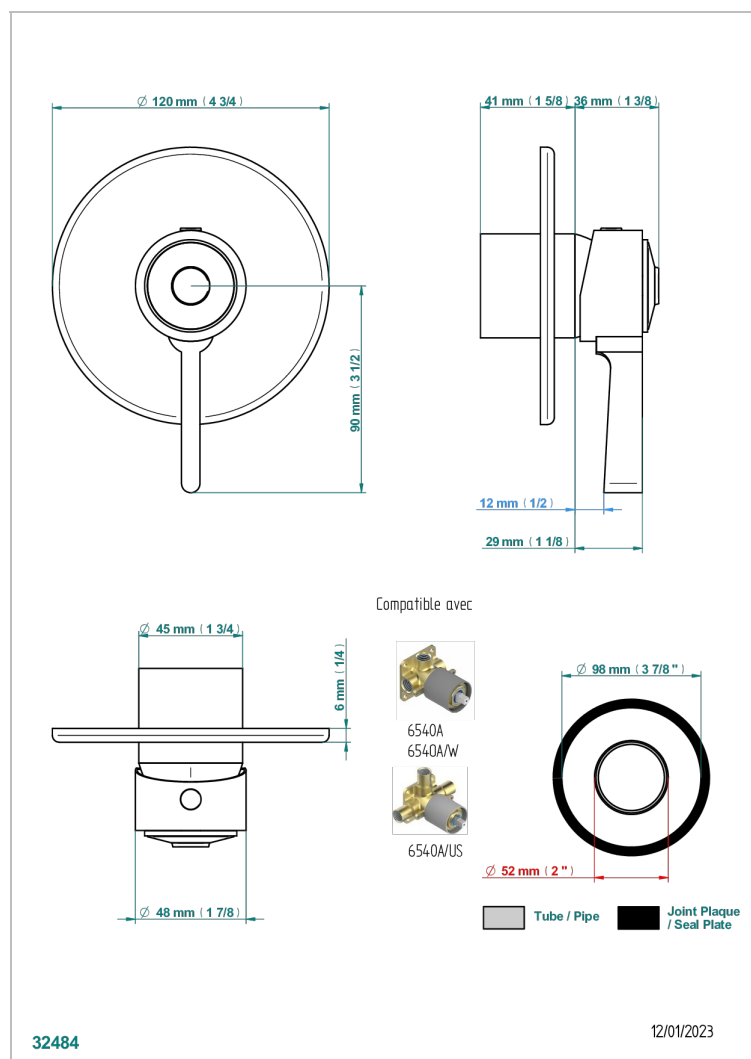

FROUFROU WITH LEVER HANDLES

G2P-6540B

Wall shower mixer trim

CHARACTERISTIC

- Froufrou with lever handles
- Wall shower mixer trim

RELATED SKU'S

- Ref. G00-6540A/US Built-in part for wall mounted flush fit shower mixer 2 inlets 1/2" -1 outlet 1/2" -US model