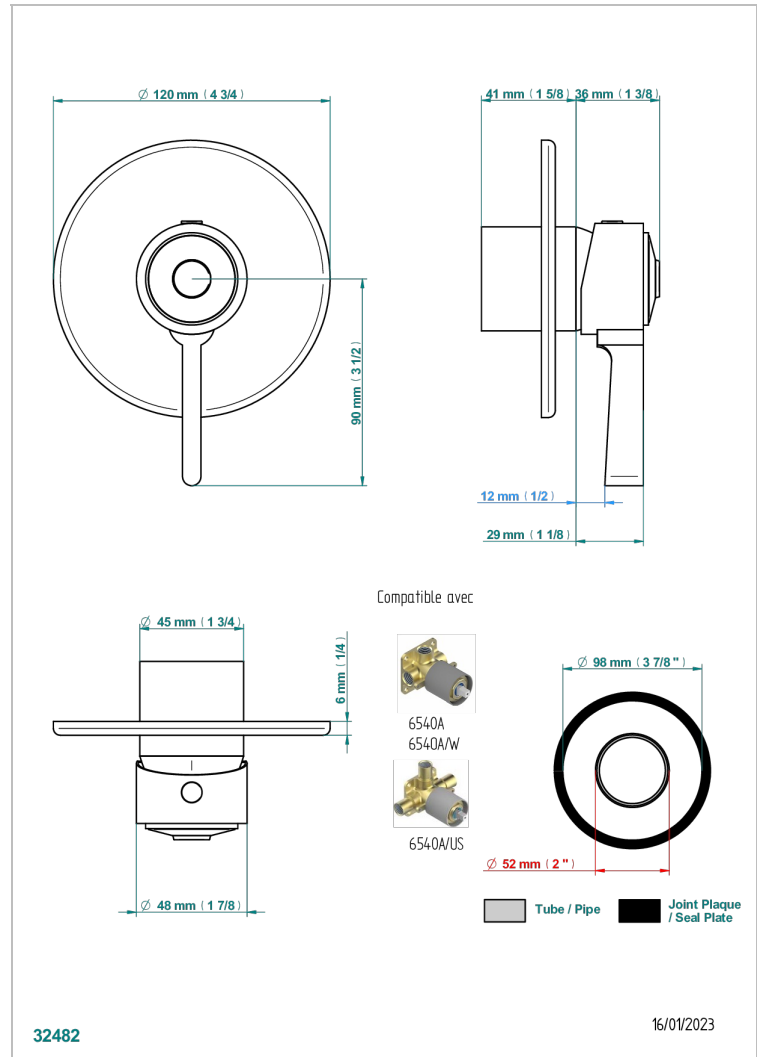

FRIVOLE WITH LEVER HANDLES

G2S-6540B

Wall shower mixer trim

CHARACTERISTIC

- Frivole with lever handles
- Wall shower mixer trim

RELATED SKU'S

- Ref. G00-6540A/US Built-in part for wall mounted flush fit shower mixer 2 inlets 1/2" -1 outlet 1/2" -US model

Umber PVD - H66