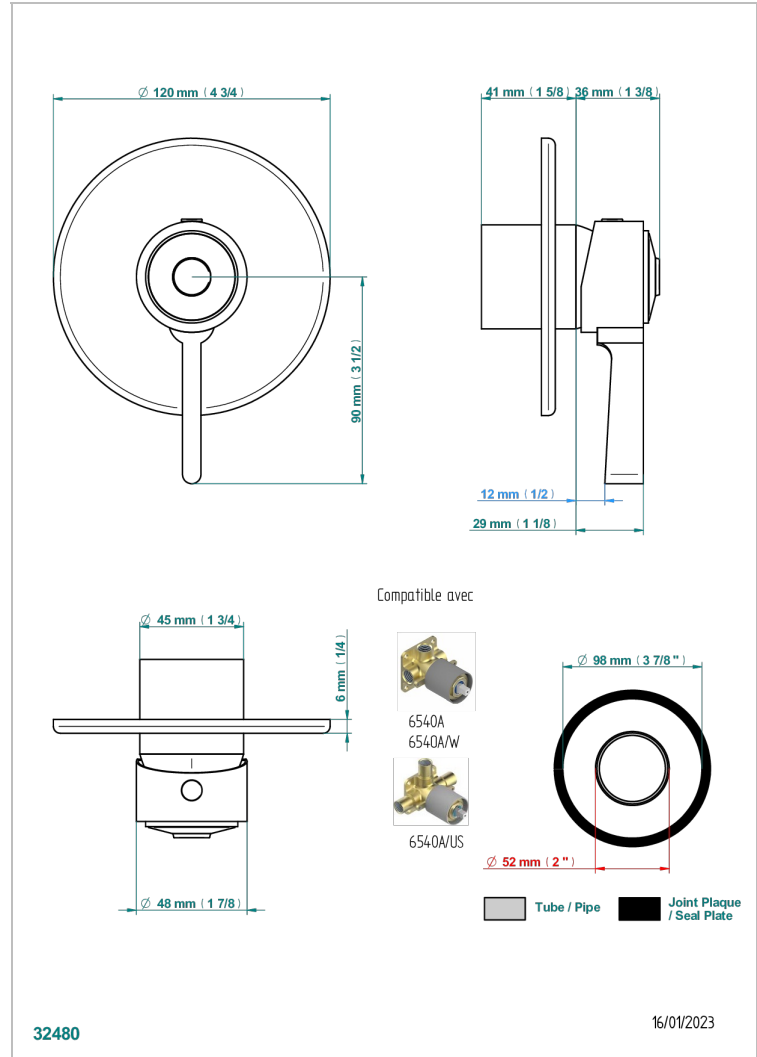

# FAUBOURG WHITE PORCELAIN

G2K-6540B

Wall shower mixer trim

THG<sup>®</sup>  
PARIS

## CHARACTERISTIC

- Faubourg White Porcelain
- Wall shower mixer trim

## RELATED SKU'S

- Ref. G00-6540A/US Built-in part for wall mounted flush fit shower mixer 2 inlets 1/2" -1 outlet 1/2" -US model