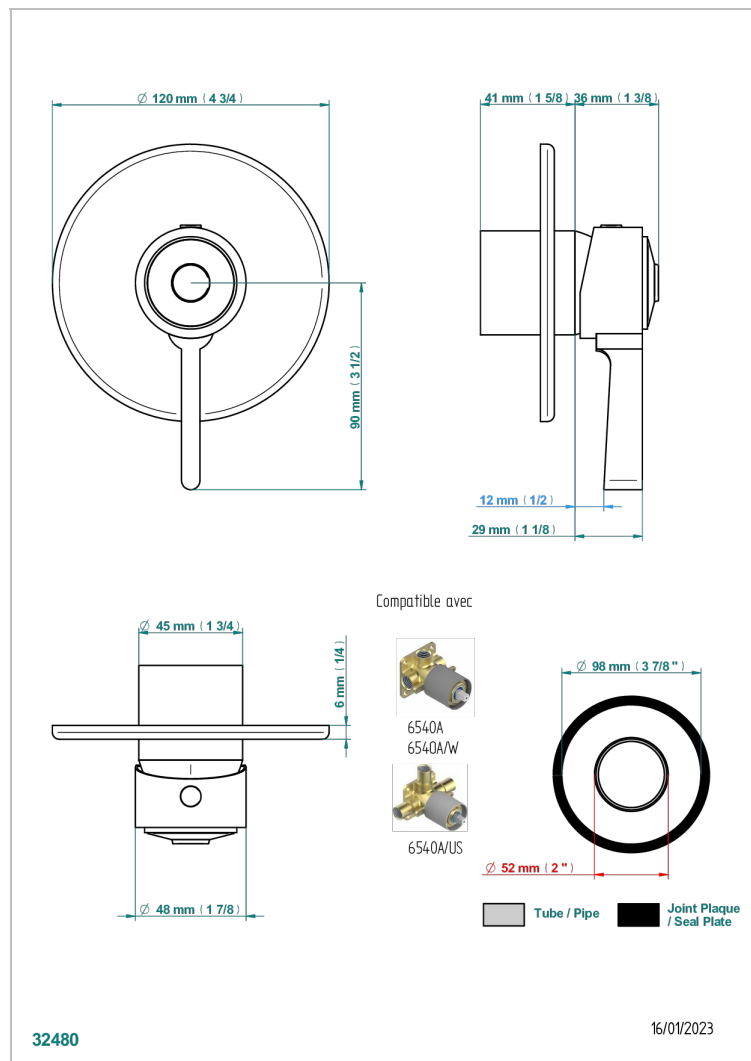

FAUBOURG WHITE PORCELAIN WITH LEVER HANDLES

G2J-6540B

Wall shower mixer trim

CHARACTERISTIC

- Faubourg White Porcelain with lever handles
- Wall shower mixer trim

RELATED SKU'S

- Ref. G00-6540A/US Built-in part for wall mounted flush fit shower mixer 2 inlets 1/2" -1 outlet 1/2" -US model