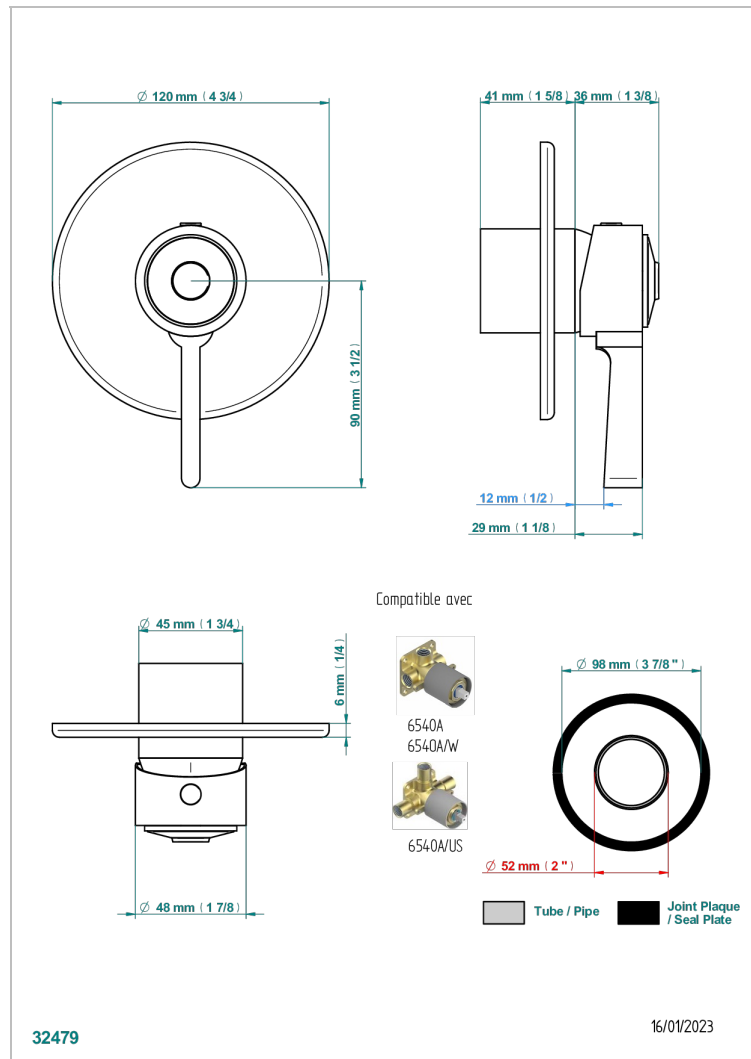

FAUBOURG BLACK PORCELAIN WITH LEVER HANDLES

G2M-6540B

Wall shower mixer trim

CHARACTERISTIC

- Faubourg Black Porcelain with lever handles
- Wall shower mixer trim

RELATED SKU'S

- Ref. G00-6540A/US Built-in part for wall mounted flush fit shower mixer 2 inlets 1/2" -1 outlet 1/2" -US model