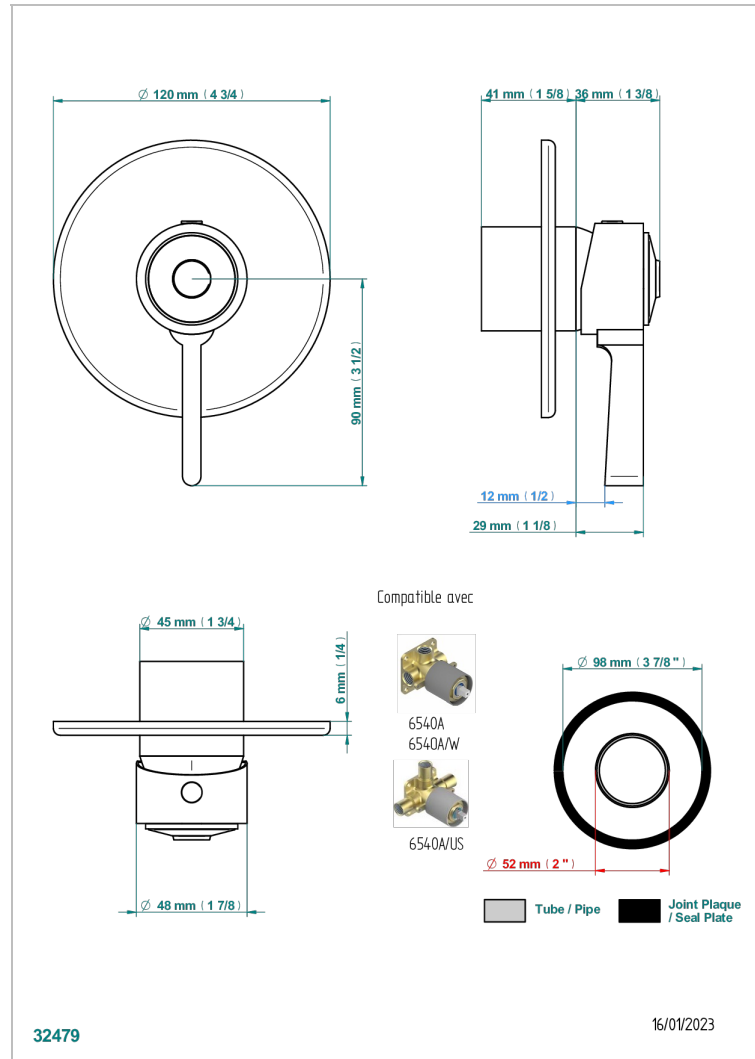

FAUBOURG BLACK PORCELAIN

G2L-6540B

Wall shower mixer trim

THG
PARIS

CHARACTERISTIC

- Faubourg Black Porcelain
- Wall shower mixer trim

RELATED SKU'S

- Ref. G00-6540A/US Built-in part for wall mounted flush fit shower mixer 2 inlets 1/2" -1 outlet 1/2" -US model