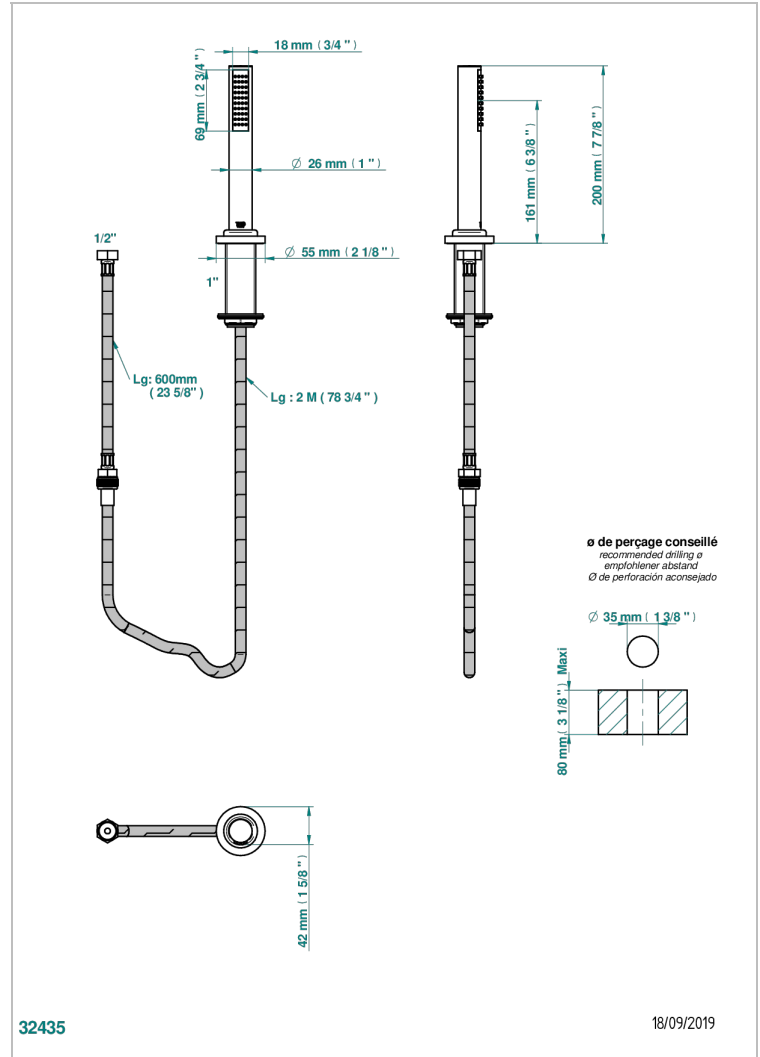

LE 11

U2A-60A

Deck mounted hand shower, with hose

CHARACTERISTIC

- ACS : 20ACCLY558

TECHNICAL SPECS

- Recommandé : 3 bars (max. 5 bars) - Advised : 43,5 psi (max. 72 psi)
- 9,5 l/min à 3 bars (2.50 gpm at 43.5 psi)

STANDARDS

AVAILABLE FINITIONS

Black ceram - D30
Blush PVD - H62
Brass color PVD - H49
Brown bronze color PVD - F33
Chrome polished - A02
Chrome polished / gold polished - G02

Copper antique matt, coated - H07
Gold color PVD - H52
Gold mat - F07
Gold polished - F01
Graphite PVD - H64
Light coated bronze - D01