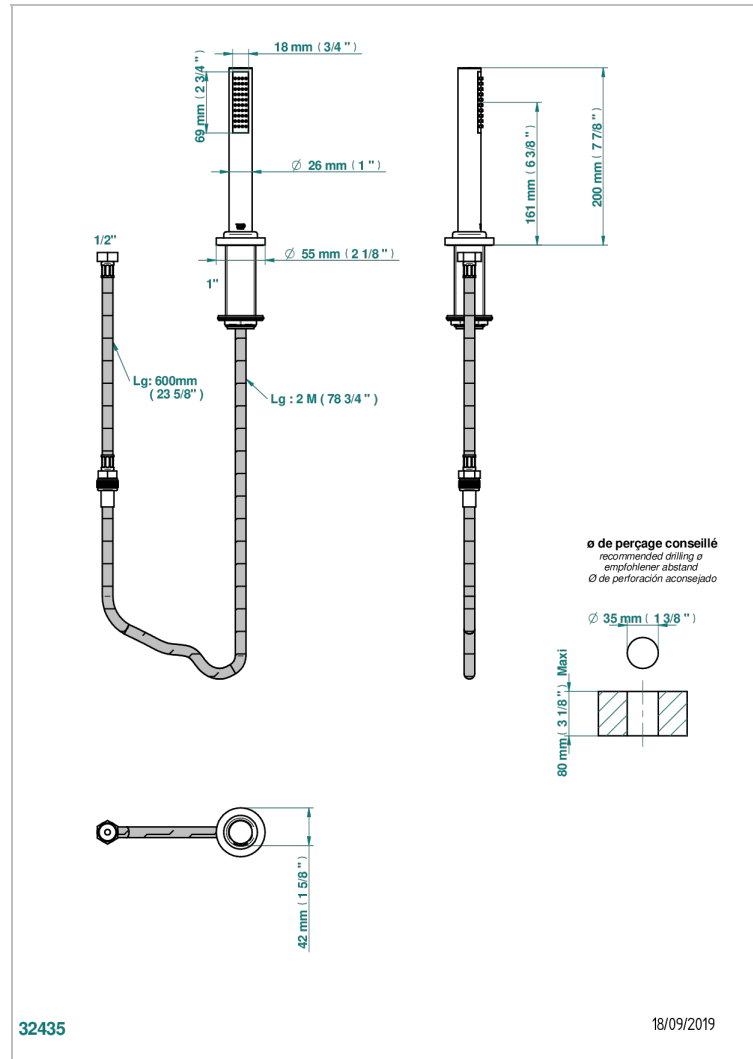

# MONTAIGNE VENUS WHITE MARBLE WITH LEVER HANDLES

G3W-60A

Deck mounted hand shower, with hose

## CHARACTERISTIC

- ACS : 20ACCLY558