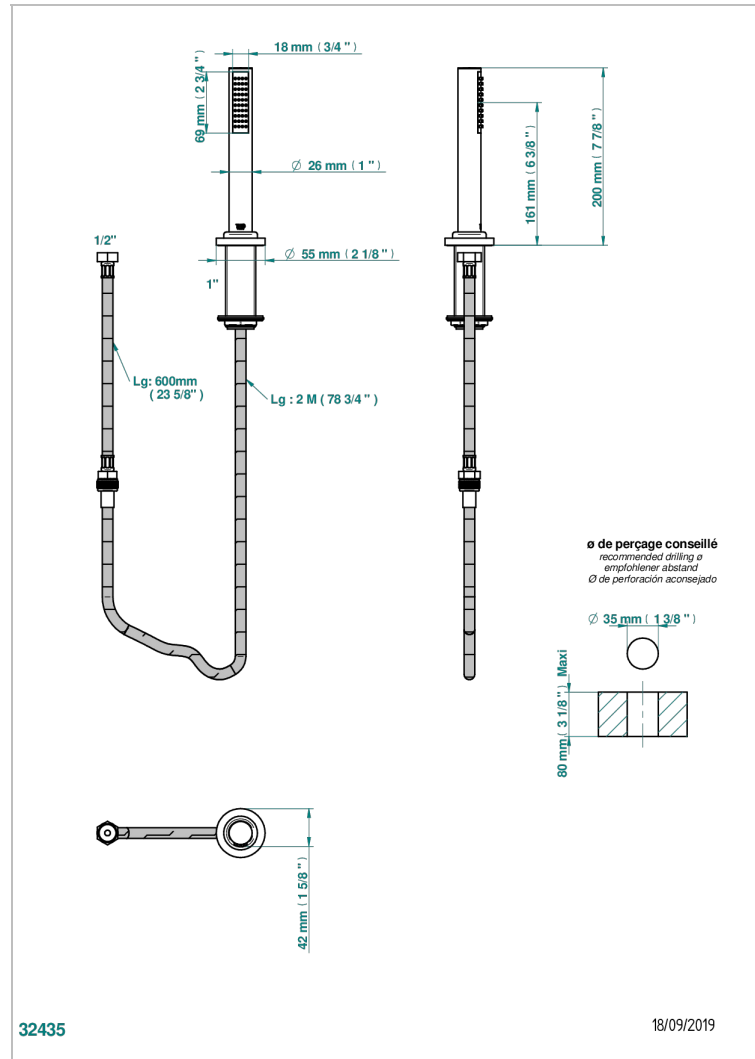

MONTAIGNE VENUS WHITE MARBLE

G3V-60A

Deck mounted hand shower, with hose

CHARACTERISTIC

- ACS : 20ACCLY558

TECHNICAL SPECS

- Recommandé : 3 bars (max. 5 bars) - Advised : 43,5 psi (max. 72 psi)
- 9,5 l/min à 3 bars (2.50 gpm at 43.5 psi)

STANDARDS

AVAILABLE FINITIONS

Black ceram - D30
Blush PVD - H62
Brass color PVD - H49
Brown bronze color PVD - F33
Chrome polished - A02
Chrome polished / gold polished - G02

Copper antique matt, coated - H07
Gold color PVD - H52
Gold mat - F07
Gold polished - F01
Graphite PVD - H64
Light coated bronze - D01