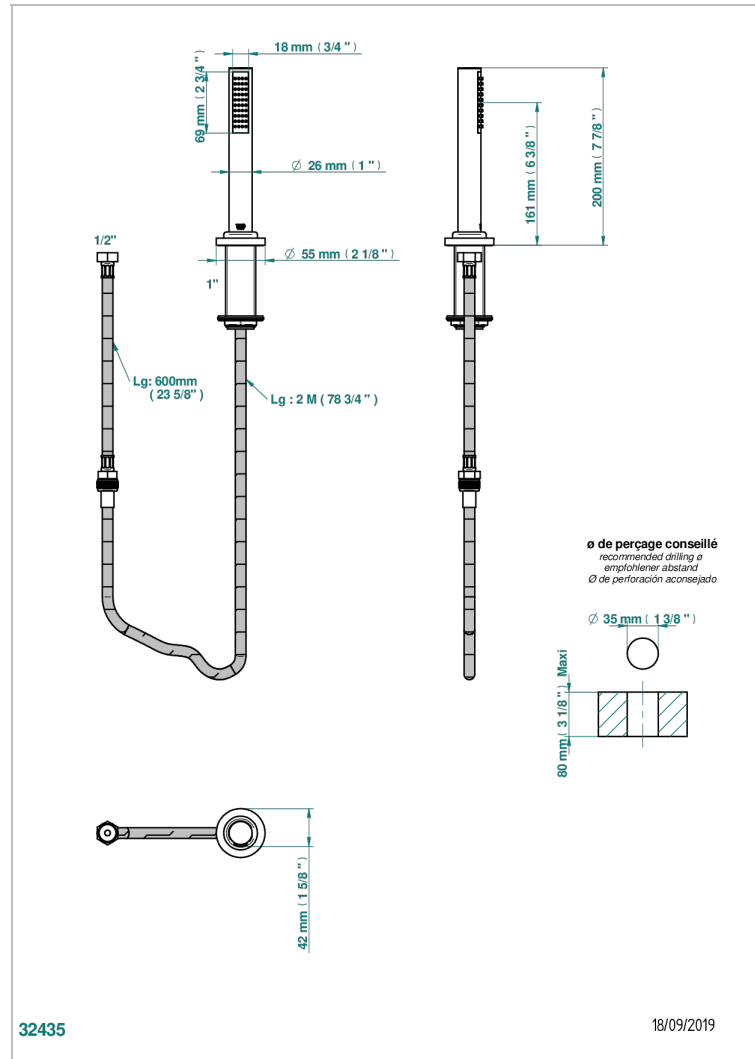

MONTAIGNE VENUS WHITE MARBLE

G3V-60A

Rim mounted stylised handshower, 2 m hose and angle rest

CHARACTERISTIC

- ACS : 20ACCLY558

TECHNICAL SPECS

- Recommandé : 3 bars (max. 5 bars) - Advised : 43,5 psi (max. 72 psi)
- 9,5 l/min à 3 bars (2.50 gpm at 43.5 psi)

STANDARDS

AVAILABLE FINITIONS

Antique nickel - H28
Black ceram - D30
Blush PVD - H62
Brass color PVD - H49
Brown bronze color PVD - F33
Gold color PVD - H52

Graphite PVD - H64
Lacquered light bronze - D01
Matt Umber PVD - H67
Matt blush PVD - H60
Matt brass color PVD - H50
Matt brown bronze color PVD - F34