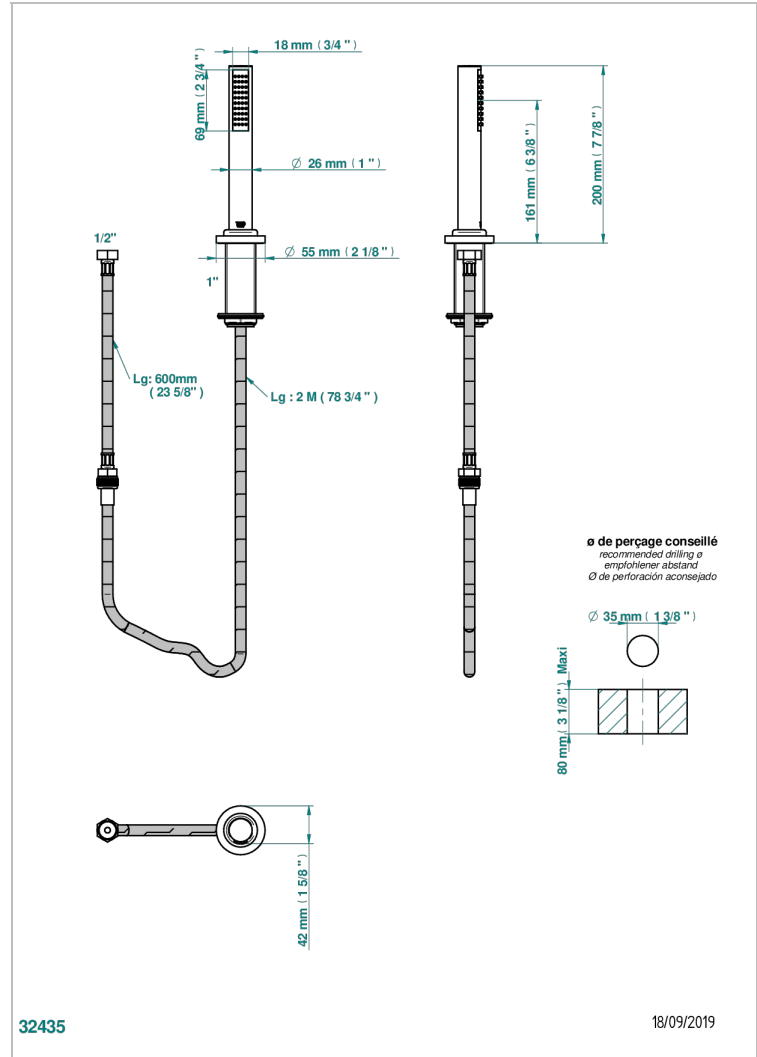

# MONTAIGNE LEONARDO GREY MARBLE WITH LEVER HANDLES

G3U-60A

Deck mounted hand shower, with hose

## CHARACTERISTIC

- ACS : 20ACCLY558