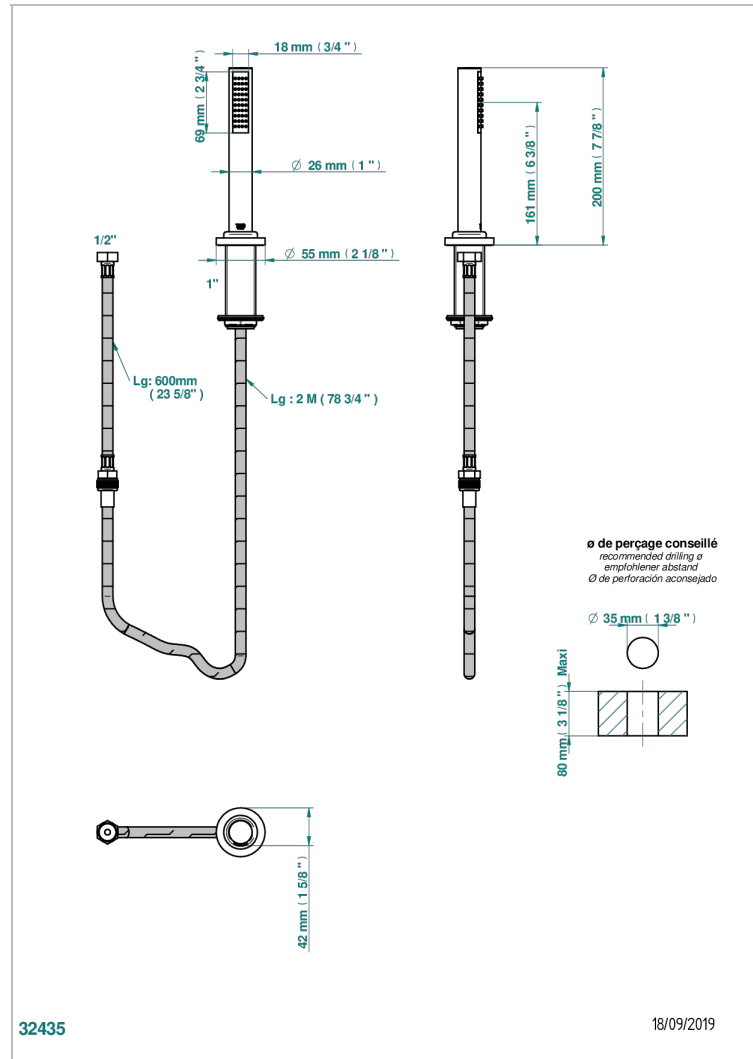

MONTAIGNE LEONARDO GREY MARBLE WITH LEVER HANDLES

G3U-60A

Rim mounted stylised handshower, 2 m hose and angle rest

CHARACTERISTIC

- ACS : 20ACCLY558

STANDARDS

TECHNICAL SPECS

- Recommandé : 3 bars (max. 5 bars) - Advised : 43,5 psi (max. 72 psi)
- 9,5 l/min à 3 bars (2.50 gpm at 43.5 psi)

AVAILABLE FINITIONS

Antique nickel - H28
Black ceram - D30
Blush PVD - H62
Brass color PVD - H49
Brown bronze color PVD - F33
Gold color PVD - H52

Graphite PVD - H64
Lacquered light bronze - D01
Matt Umber PVD - H67
Matt blush PVD - H60
Matt brass color PVD - H50
Matt brown bronze color PVD - F34