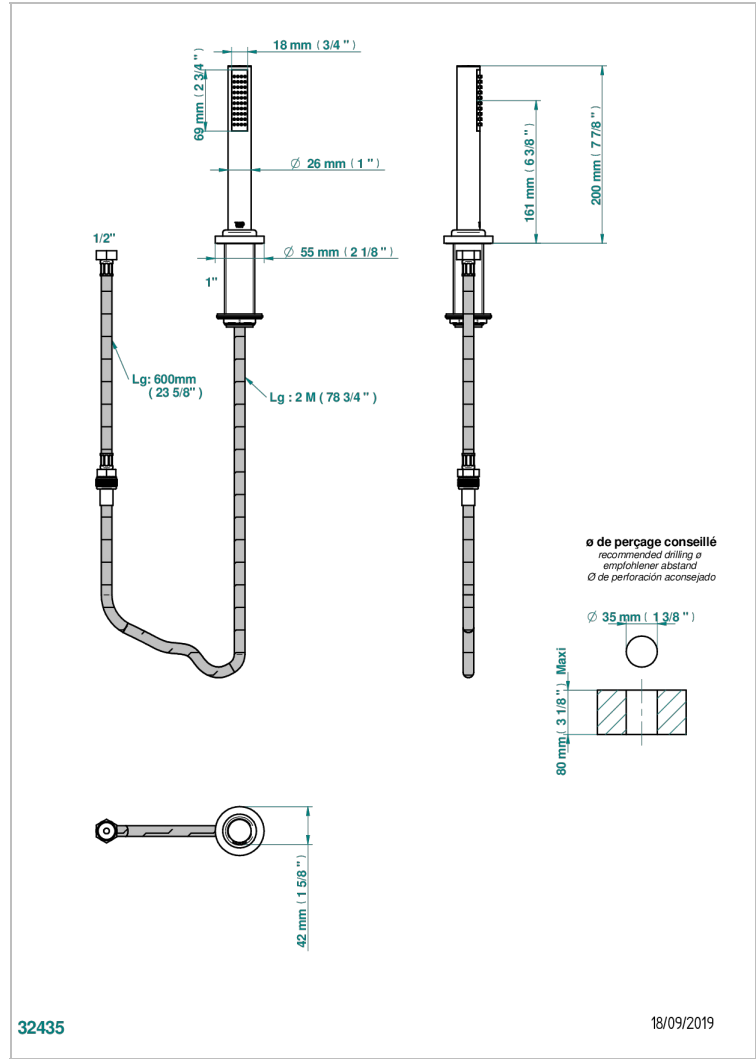

MONTAIGNE LEONARDO GREY MARBLE

G3T-60A

Deck mounted hand shower, with hose

CHARACTERISTIC

- ACS : 20ACCLY558

TECHNICAL SPECS

- Recommandé : 3 bars (max. 5 bars) - Advised : 43,5 psi (max. 72 psi)
- 9,5 l/min à 3 bars (2.50 gpm at 43.5 psi)

STANDARDS

AVAILABLE FINITIONS

Black ceram - D30
Blush PVD - H62
Brass color PVD - H49
Brown bronze color PVD - F33
Chrome polished - A02
Chrome polished / gold polished - G02

Copper antique matt, coated - H07
Gold color PVD - H52
Gold mat - F07
Gold polished - F01
Graphite PVD - H64
Light coated bronze - D01