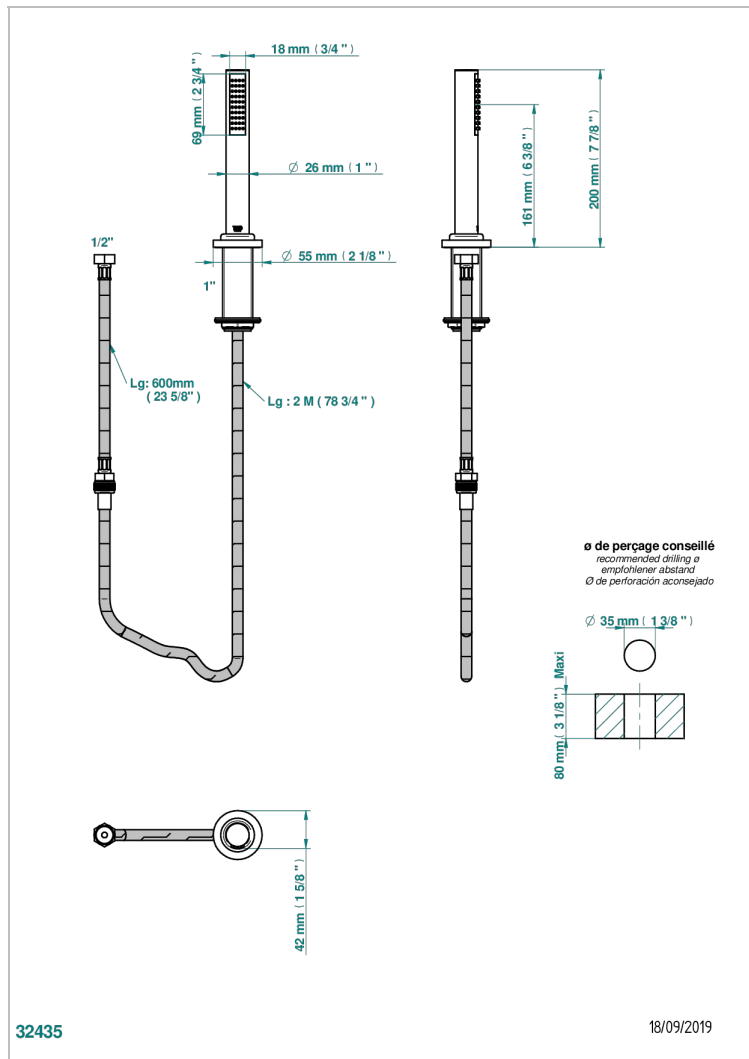

MONTAIGNE LEONARDO GREY MARBLE

G3T-60A

Rim mounted stylised handshower, 2 m hose and angle rest

CHARACTERISTIC

- ACS : 20ACCLY558

STANDARDS

TECHNICAL SPECS

- Recommandé : 3 bars (max. 5 bars) - Advised : 43,5 psi (max. 72 psi)
- 9,5 l/min à 3 bars (2.50 gpm at 43.5 psi)

AVAILABLE FINITIONS

Antique nickel - H28
Black ceram - D30
Blush PVD - H62
Brass color PVD - H49
Brown bronze color PVD - F33
Gold color PVD - H52

Graphite PVD - H64
Lacquered light bronze - D01
Matt Umber PVD - H67
Matt blush PVD - H60
Matt brass color PVD - H50
Matt brown bronze color PVD - F34