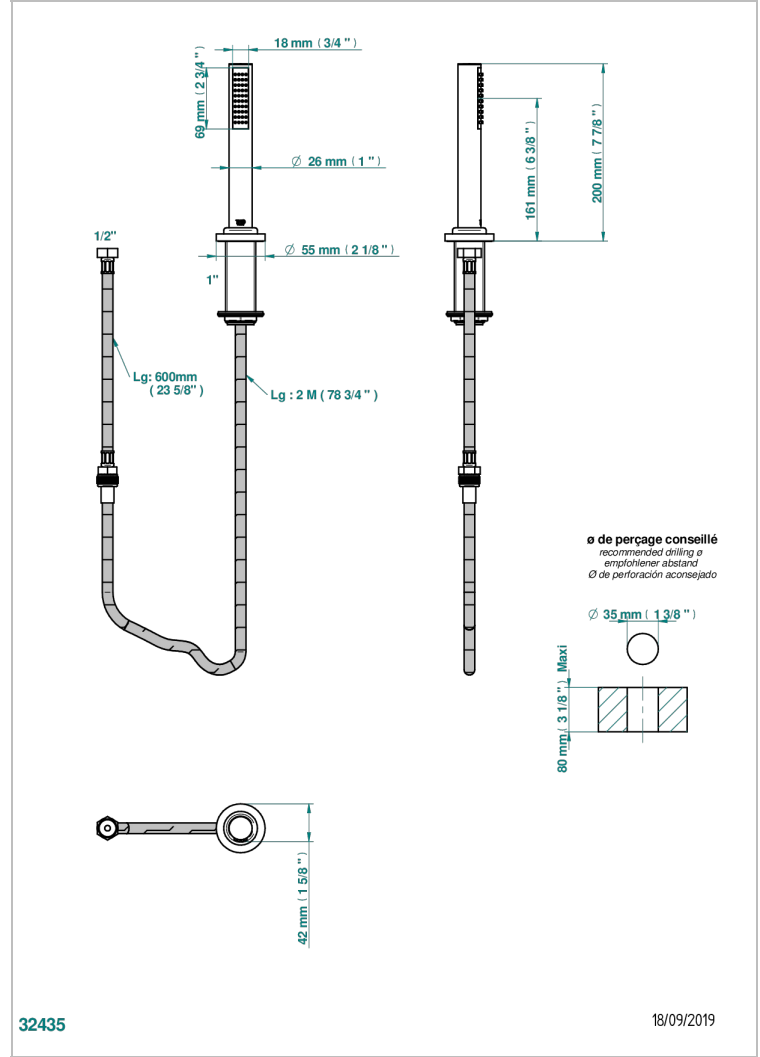

MONTAIGNE GRAND ANTIQUE MARBLE WITH LEVER HANDLES

G3S-60A

Deck mounted hand shower, with hose

CHARACTERISTIC

- ACS : 20ACCLY558

TECHNICAL SPECS

- Recommandé : 3 bars (max. 5 bars) - Advised : 43,5 psi (max. 72 psi)
- 9,5 l/min à 3 bars (2.50 gpm at 43.5 psi)

STANDARDS

AVAILABLE FINITIONS

Black ceram - D30
Blush PVD - H62
Brass color PVD - H49
Brown bronze color PVD - F33
Chrome polished - A02
Chrome polished / gold polished - G02

Copper antique matt, coated - H07
Gold color PVD - H52
Gold mat - F07
Gold polished - F01
Graphite PVD - H64
Light coated bronze - D01