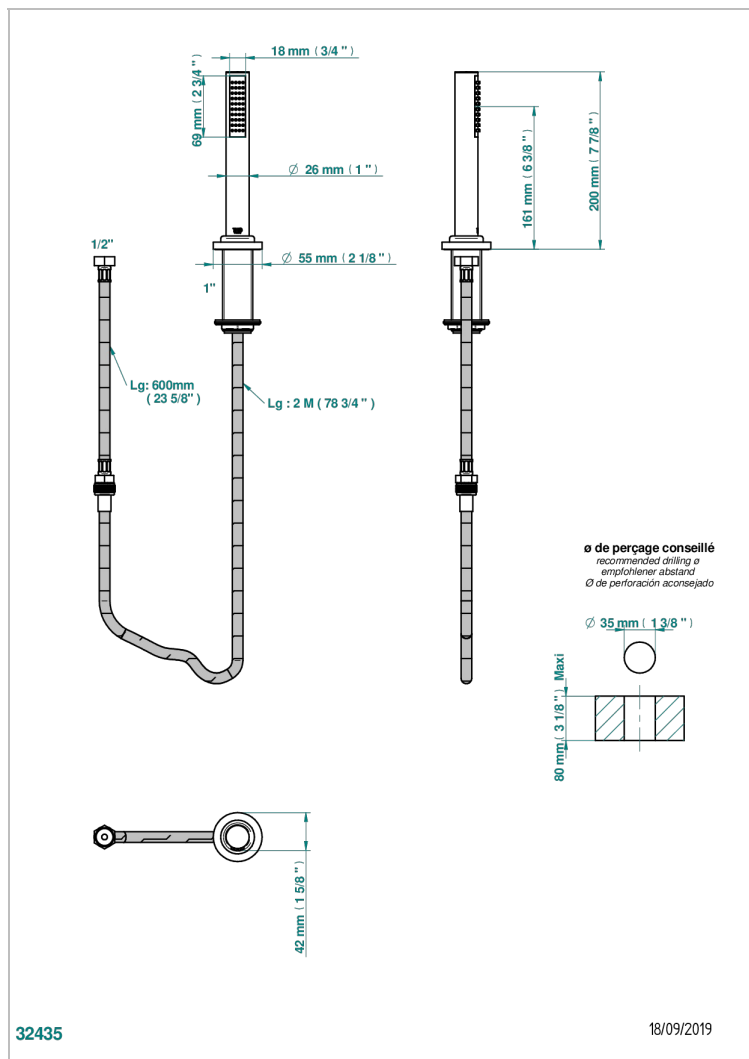

MONTAIGNE GRAND ANTIQUE MARBLE WITH LEVER

G3S-60A

Rim mounted stylised handshower, 2 m hose and angle rest

CHARACTERISTIC

- ACS : 20ACCLY558

TECHNICAL SPECS

- Recommandé : 3 bars (max. 5 bars) - Advised : 43,5 psi (max. 72 psi)
- 9,5 l/min à 3 bars (2.50 gpm at 43.5 psi)

STANDARDS

AVAILABLE FINITIONS

Antique nickel - H28
Black ceram - D30
Blush PVD - H62
Brass color PVD - H49
Brown bronze color PVD - F33
Gold color PVD - H52

Graphite PVD - H64
Lacquered light bronze - D01
Matt Umber PVD - H67
Matt blush PVD - H60
Matt brass color PVD - H50
Matt brown bronze color PVD - F34