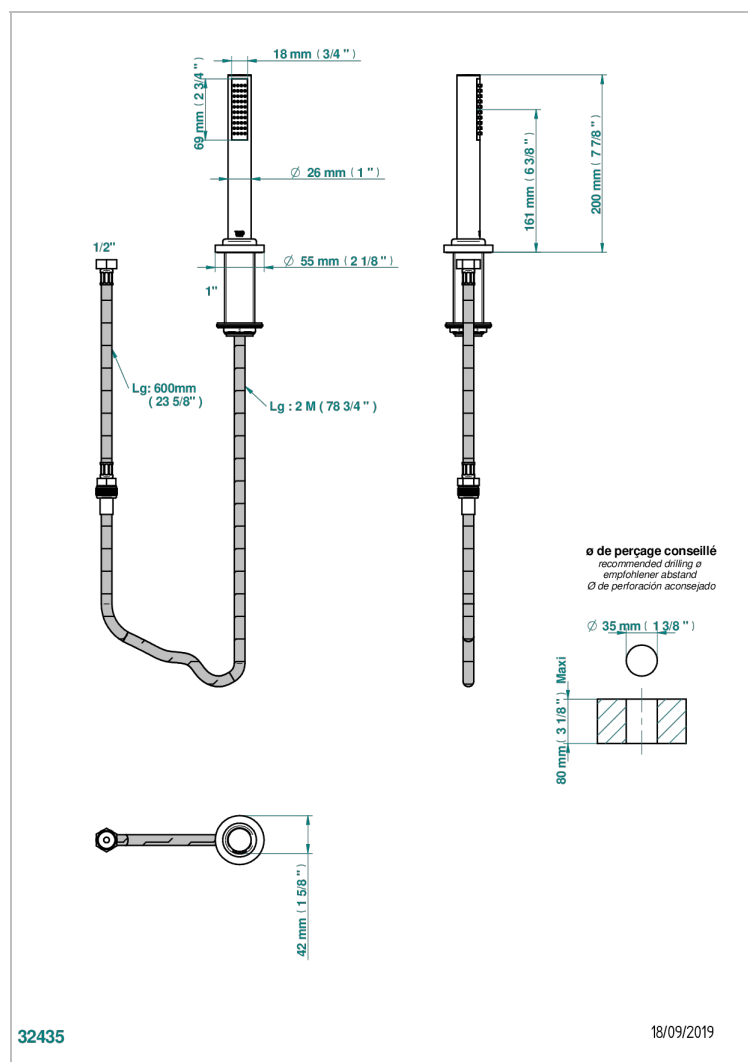

MONTAIGNE GRAND ANTIQUE MARBLE WITH LEVER

G3S-60A

Rim mounted stylised handshower, 2 m hose and angle rest

CHARACTERISTIC

- ACS : 20ACCLY558

STANDARDS

TECHNICAL SPECS

- Recommandé : 3 bars (max. 5 bars) - Advised : 43,5 psi (max. 72 psi)
- 9,5 l/min à 3 bars (2.50 gpm at 43.5 psi)

AVAILABLE FINITIONS

Antique nickel - H28
Black ceram - D30
Blush PVD - H62
Brass color PVD - H49
Brown bronze color PVD - F33
Gold color PVD - H52

Graphite PVD - H64
Lacquered light bronze - D01
Matt Umber PVD - H67
Matt blush PVD - H60
Matt brass color PVD - H50
Matt brown bronze color PVD - F34