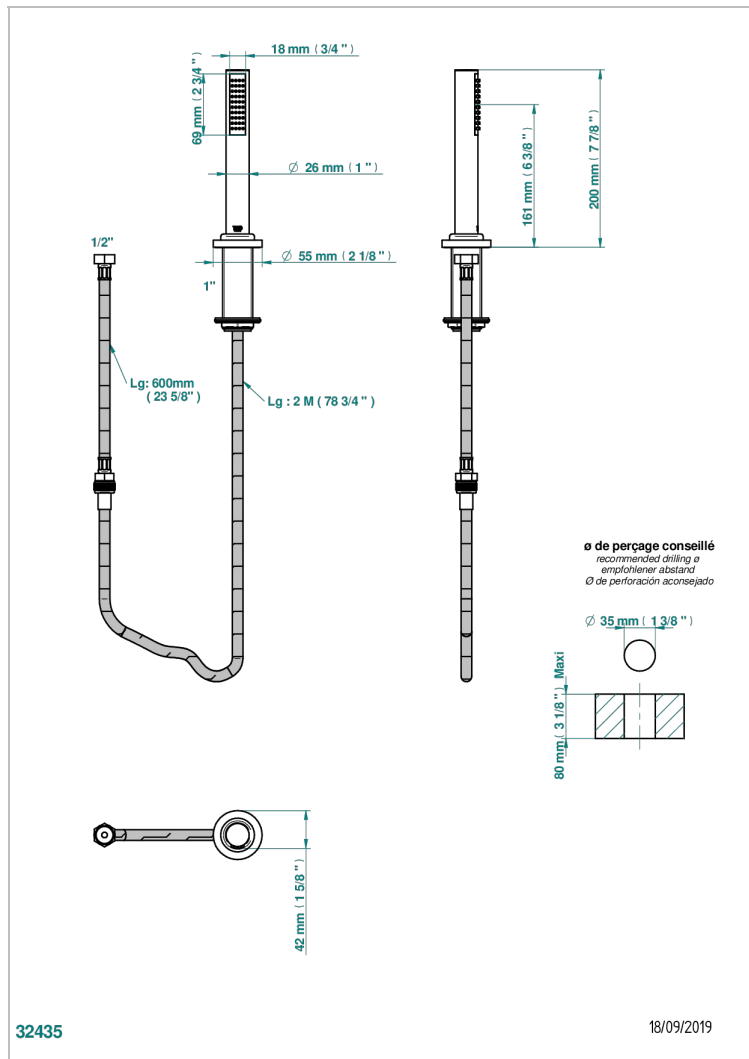

MONTAIGNE GRAND ANTIQUE MARBLE

G3R-60A

Deck mounted hand shower, with hose

CHARACTERISTIC

- ACS : 20ACCLY558

STANDARDS

TECHNICAL SPECS

- Recommandé : 3 bars (max. 5 bars) - Advised : 43,5 psi (max. 72 psi)
- 9,5 l/min à 3 bars (2.50 gpm at 43.5 psi)

AVAILABLE FINITIONS

Black ceram - D30
Blush PVD - H62
Brass color PVD - H49
Brown bronze color PVD - F33
Chrome polished - A02
Chrome polished / gold polished - G02

Copper antique matt, coated - H07
Gold color PVD - H52
Gold mat - F07
Gold polished - F01
Graphite PVD - H64
Light coated bronze - D01