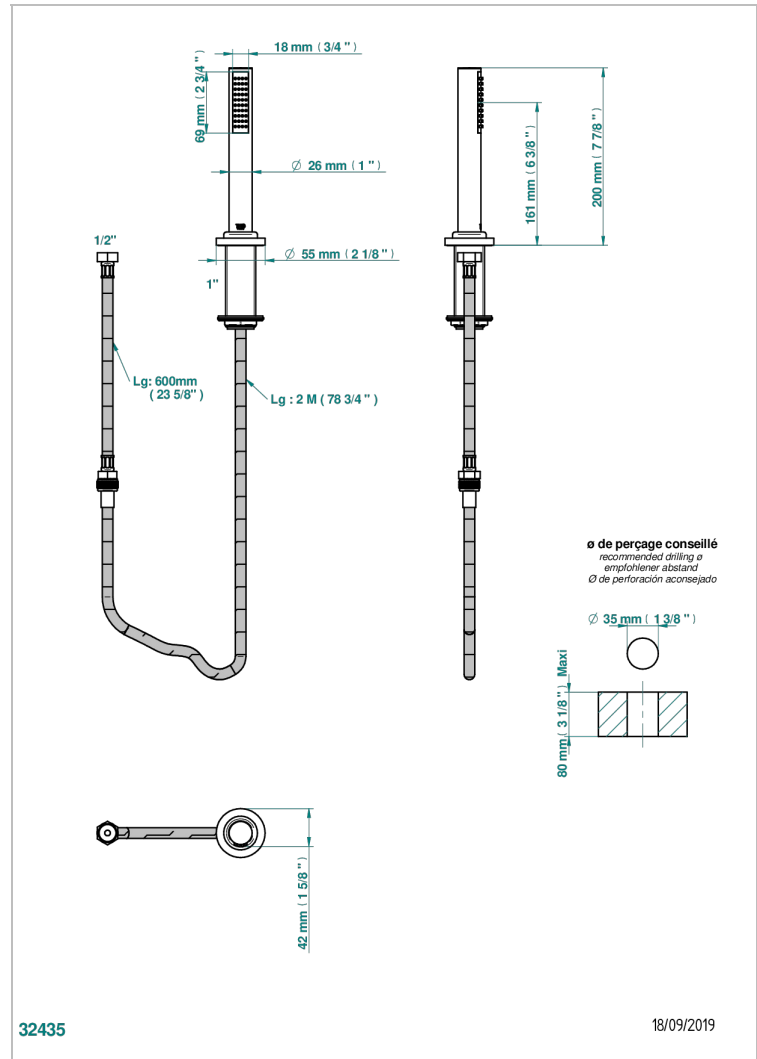

MONTAIGNE GRAND ANTIQUE MARBLE

G3R-60A

Rim mounted stylised handshower, 2 m hose and angle rest

CHARACTERISTIC

- ACS : 20ACCLY558

STANDARDS

TECHNICAL SPECS

- Recommandé : 3 bars (max. 5 bars) - Advised : 43,5 psi (max. 72 psi)
- 9,5 l/min à 3 bars (2.50 gpm at 43.5 psi)

AVAILABLE FINITIONS

Antique nickel - H28
Black ceram - D30
Blush PVD - H62
Brass color PVD - H49
Brown bronze color PVD - F33
Gold color PVD - H52

Graphite PVD - H64
Lacquered light bronze - D01
Matt Umber PVD - H67
Matt blush PVD - H60
Matt brass color PVD - H50
Matt brown bronze color PVD - F34