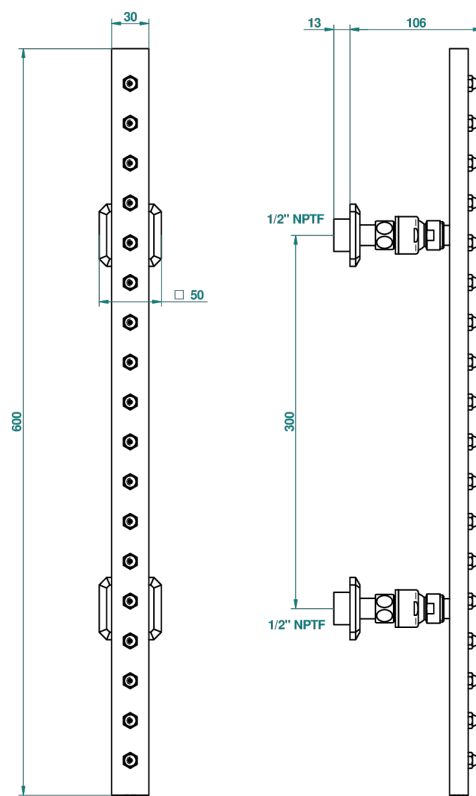

METROPOLIS BLACK CRYSTAL WITH LEVER HANDLES

A2M-900/US

Rain-bar, rectangular with 18 picots, 23 1/2" long - with easyclean system

32422

26/01/2009

CHARACTERISTIC

- Métropolis Black crystal with lever handles
- Rain-bar, rectangular with 18 picots, 23 1/2" long - with easyclean system

TECHNICAL SPECS

- Recommandé : 3 bars (max. 5 bars) - Advised : 43,5 psi (max. 72 psi)
- 8 l/min à 3 bars (2.12 gpm at 43.5 psi)

AVAILABLE FINITIONS

Black ceram - D30
Blush PVD - H62
Brass color PVD - H49
Brown bronze color PVD - F33
Chrome polished - A02
Chrome polished / gold polished - G02