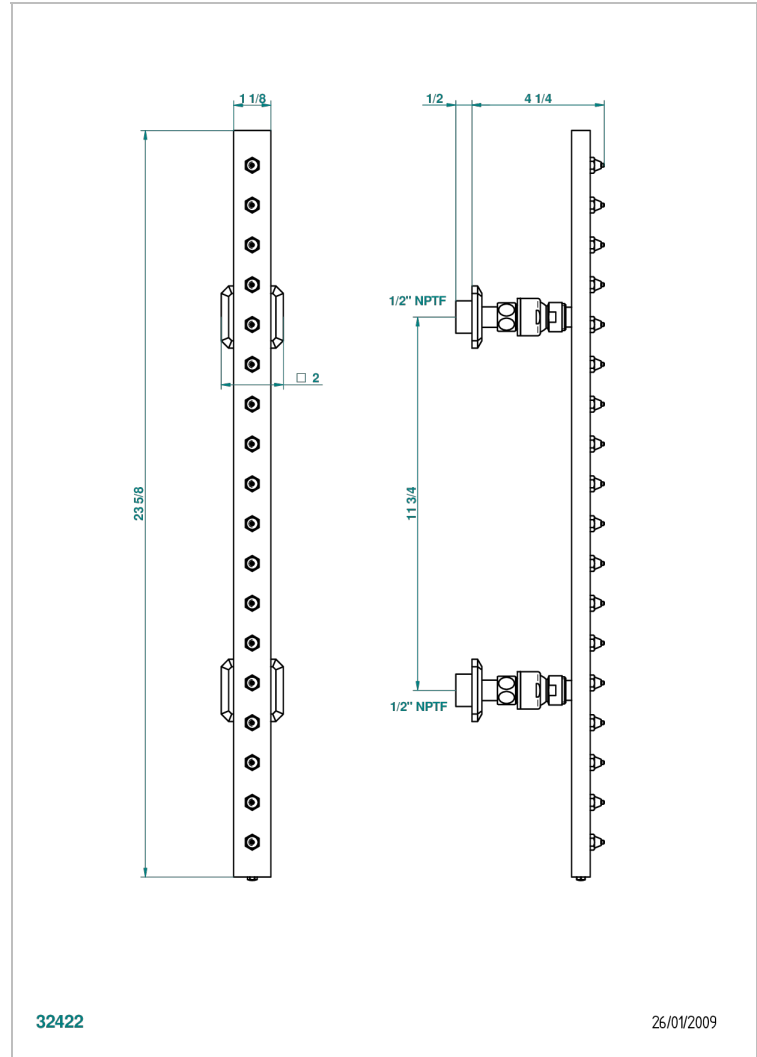

METROPOLIS BLACK CRYSTAL WITH LEVER HANDLES

A2M-900/US

Rain-bar, rectangular with 18 picots, 23 1/2" long - with easyclean system

CHARACTERISTIC

- Métropolis Black crystal with lever handles
- Rain-bar, rectangular with 18 picots, 23 1/2" long - with easyclean system

TECHNICAL SPECS

- Recommandé : 3 bars (max. 5 bars) - Advised : 43,5 psi (max. 72 psi)
- 8 l/min à 3 bars (2.12 gpm at 43.5 psi)

AVAILABLE FINITIONS

Black ceram - D30
Blush PVD - H62
Brass color PVD - H49
Brown bronze color PVD - F33
Chrome polished - A02
Chrome polished / gold polished - G02